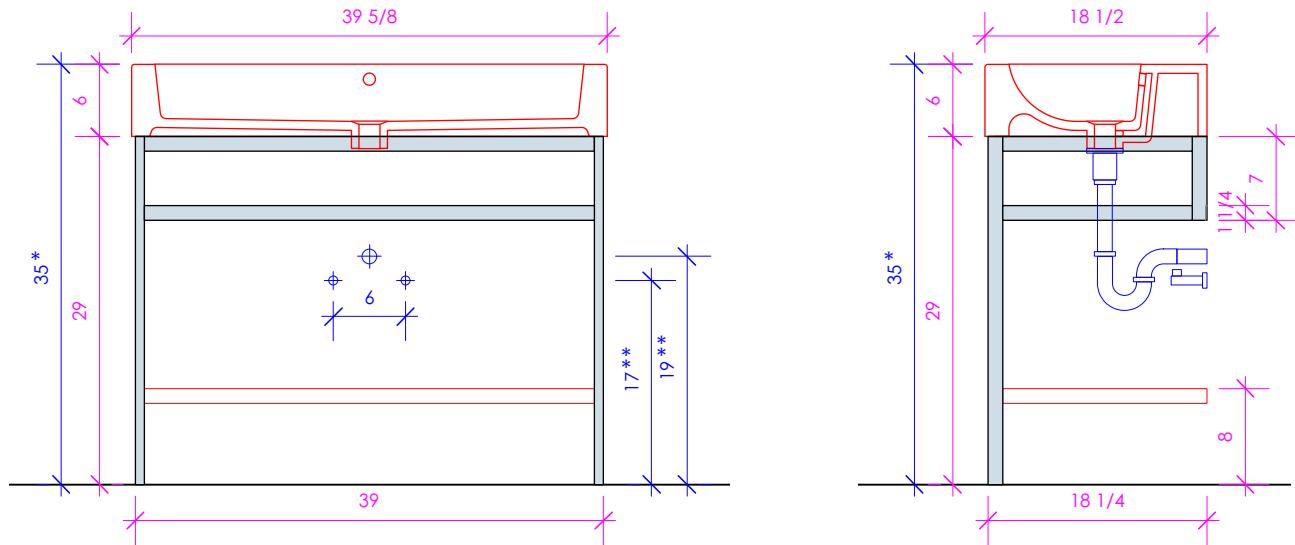

LACAVA

AQUAGRANDE

AQG-BX-40

* Recommended installation height
** Recommended plumbing location

FEATURES:

- FLOOR STANDING CONSOLE VANITY
- WELDED METAL CONSOLE
- ADD ON SHELF **CSS** AVAILABLE (SOLD SEPARATELY)
- USED WITH **5460** SINK (SOLD SEPARATELY)
- MOUNTING: PREDRILLED HOLES IN METAL SPANS
(SEE FURNITURE MANUAL)
- PROUDLY HANDMADE IN THE USA