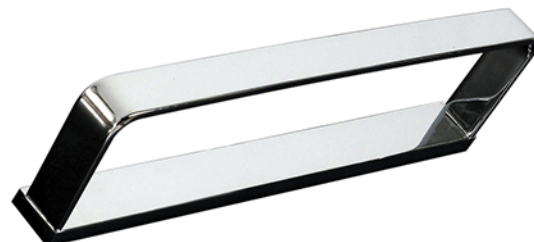

Features:

- Wall-mount towel bar
- Includes mounting hardware
- Brass construction

Finish Options:

- CR - Polished Chrome
- 44 - Matte Black

Recommended Accessories:

- Item #9208: Wall-mount toilet paper holder
- Item #9213: Wall-mount robe hook
- Item #9204: Wall-mount towel rack with a towel bar
- Item #9201: Wall-mount towel bar

LACAVA reserves the right to revise any dimension or information on this sheet without notice. Dimensions are nominal and may vary within an industry accepted tolerance of 1/4". Drawings provided herein are meant to give the user an idea of the product and are not made to scale. Location of plumbing is meant for reference, your specific application may vary.