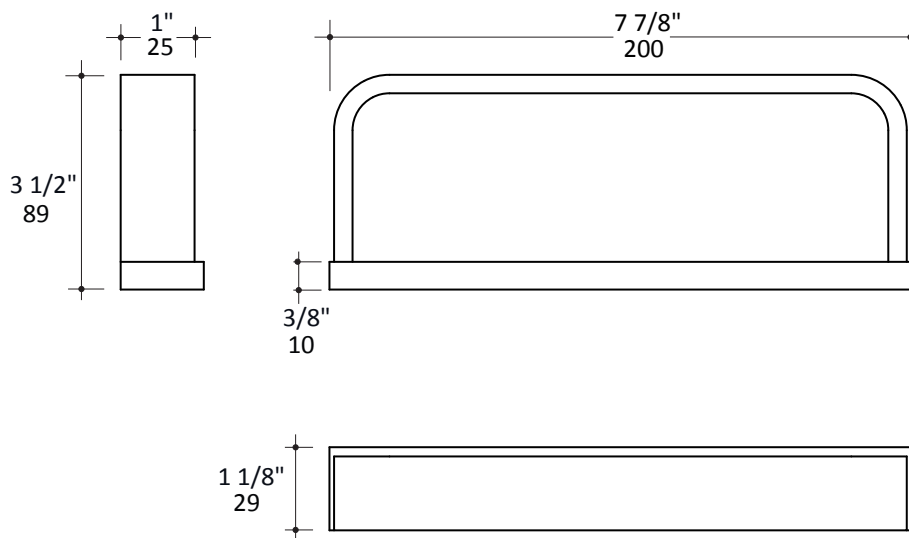

Features:

- Wall-mount towel bar
- Includes mounting hardware
- Brass construction

Finish Options:

- CR - Polished Chrome
- 44 - Matte Black

Recommended Accessories:

- Item #9208: Wall-mount toilet paper holder
- Item #9213: Wall-mount robe hook
- Item #9204: Wall-mount towel rack with a towel bar
- Item #9201: Wall-mount towel bar

LACAVA reserves the right to revise any dimension or information on this sheet without notice. Dimensions are nominal and may vary within an industry accepted tolerance of 1/4". Drawings provided herein are meant to give the user an idea of the product and are not made to scale. Location of plumbing is meant for reference, your specific application may vary.