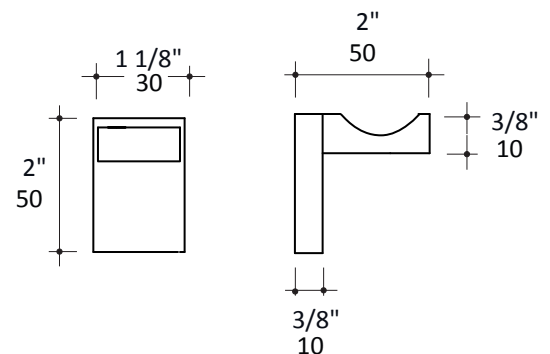

## Features:

---

- Wall-mount robe hook
- Includes mounting hardware
- Brass construction

## Recommended Accessories:

---

- Item #9220: Wall-mount towel bar
- Item #9208: Wall-mount toilet paper holder
- Item #9204: Wall-mount towel rack with a towel bar
- Item #9201: Wall-mount towel bar

LACAVA reserves the right to revise any dimension or information on this sheet without notice. Dimensions are nominal and may vary within an industry accepted tolerance of 1/4". Drawings provided herein are meant to give the user an idea of the product and are not made to scale. Location of plumbing is meant for reference, your specific application may vary.