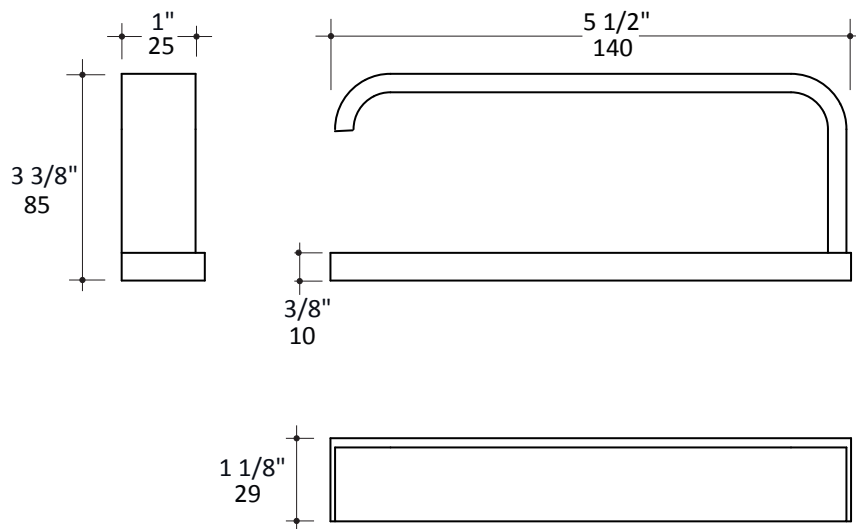

Features:

- Wall-mount toilet paper holder
- Includes mounting hardware
- Brass construction

Finish Options:

- CR - Polished Chrome
- 44 - Matte Black

Recommended Accessories:

- Item #9220: Wall-mount towel bar
- Item #9213: Wall-mount robe hook
- Item #9204: Wall-mount towel rack with a towel bar
- Item #9201: Wall-mount towel bar

LACAVA reserves the right to revise any dimension or information on this sheet without notice. Dimensions are nominal and may vary within an industry accepted tolerance of 1/4". Drawings provided herein are meant to give the user an idea of the product and are not made to scale. Location of plumbing is meant for reference, your specific application may vary.