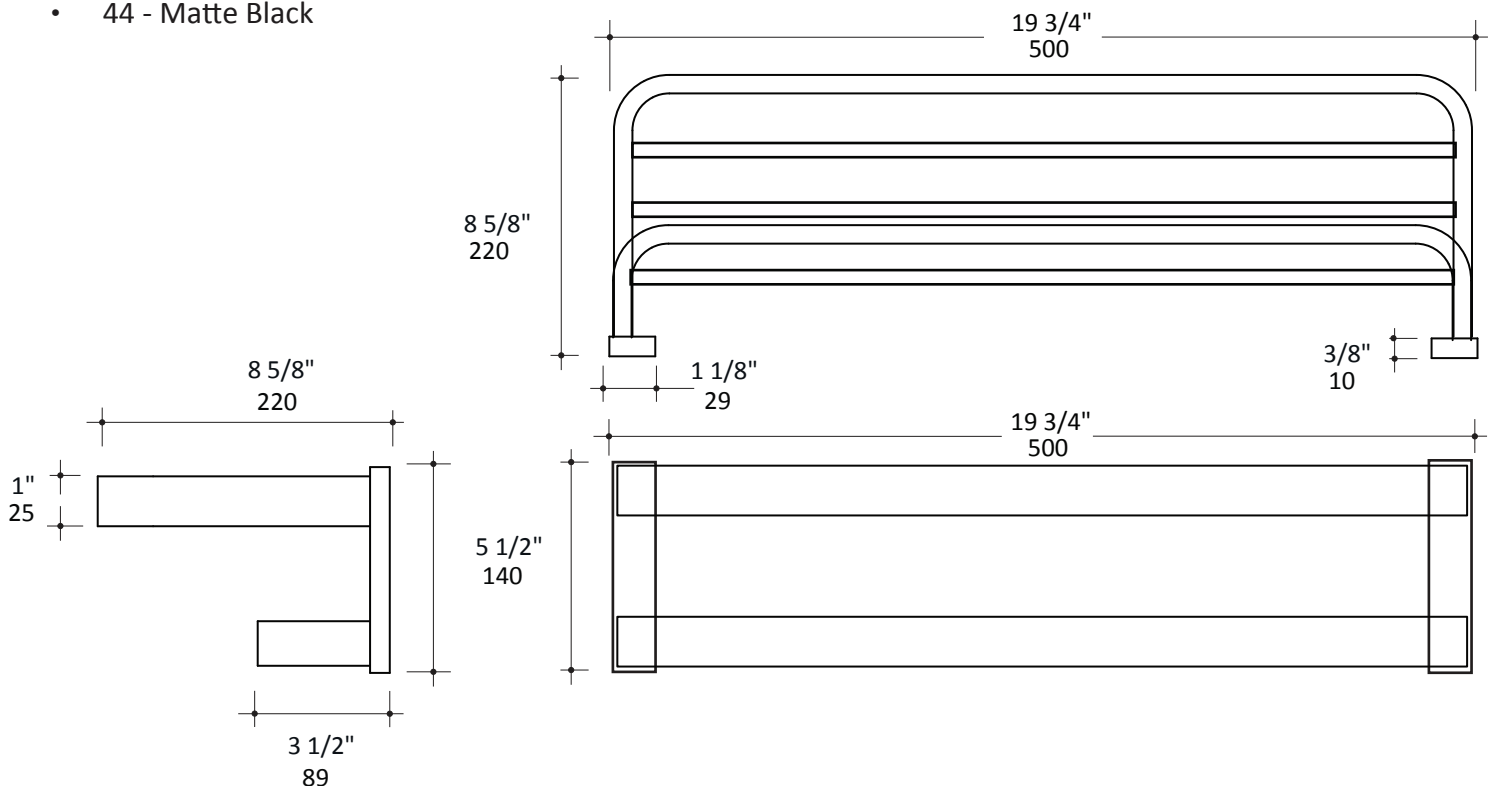

Features:

- Wall-mount towel rack with a towel bar
- Includes mounting hardware
- Brass construction

Finish Options:

- CR - Polished Chrome
- 44 - Matte Black

Recommended Accessories:

- Item #9208: Wall-mount toilet paper holder
- Item #9213: Wall-mount robe hook
- Item #9201: Wall-mount towel bar
- Item #9220: Wall-mount towel bar

LACAVA reserves the right to revise any dimension or information on this sheet without notice. Dimensions are nominal and may vary within an industry accepted tolerance of 1/4". Drawings provided herein are meant to give the user an idea of the product and are not made to scale. Location of plumbing is meant for reference, your specific application may vary.