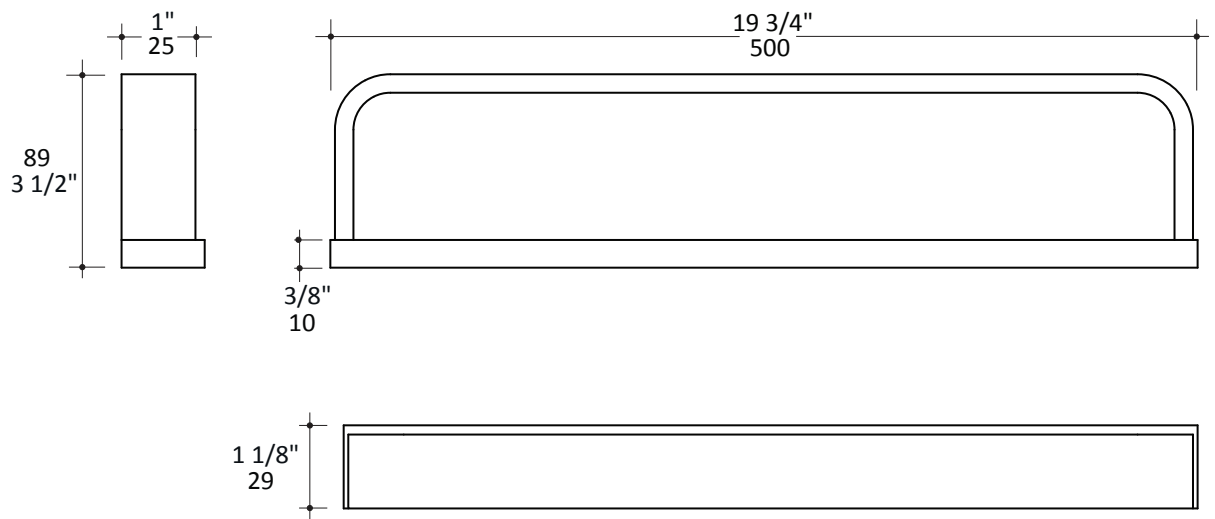

Features:

- Wall-mount towel bar
- Includes mounting hardware
- Brass construction

Finish Options:

- CR - Polished Chrome
- 44 - Matte Black

Recommended Accessories:

- Item #9208: Wall-mount toilet paper holder
- Item #9213: Wall-mount robe hook
- Item #9204: Wall-mount towel rack with a towel bar
- Item #9220: Wall-mount towel bar

LACAVA reserves the right to revise any dimension or information on this sheet without notice. Dimensions are nominal and may vary within an industry accepted tolerance of 1/4". Drawings provided herein are meant to give the user an idea of the product and are not made to scale. Location of plumbing is meant for reference, your specific application may vary.