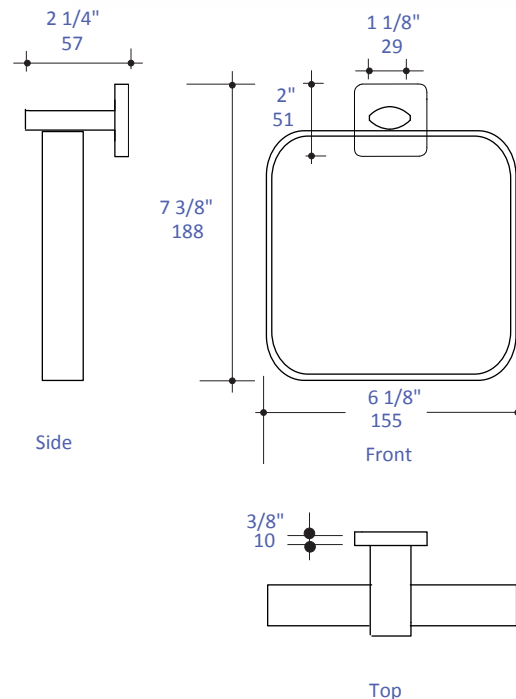

Features:

- Wall-mount towel ring
- Includes mounting hardware
- Plated brass construction
- 1.5 lb

Finish Options:

- CR - Polished Chrome

Recommended Accessories:

- Item #9108: Toilet paper holder
- Item #9113: Robe hook
- Item #9101, 9101S: Wall-mount towel bars
- Item #9106: Wall-mount double towel bar
- Item #9104: Wall-mount towel rack with a towel bar

LACAVA reserves the right to revise any dimension or information on this sheet without notice. Dimensions are nominal and may vary within an industry accepted tolerance of 1/4". Drawings provided herein are meant to give the user an idea of the product and are not made to scale. Location of plumbing is meant for reference, your specific application may vary.