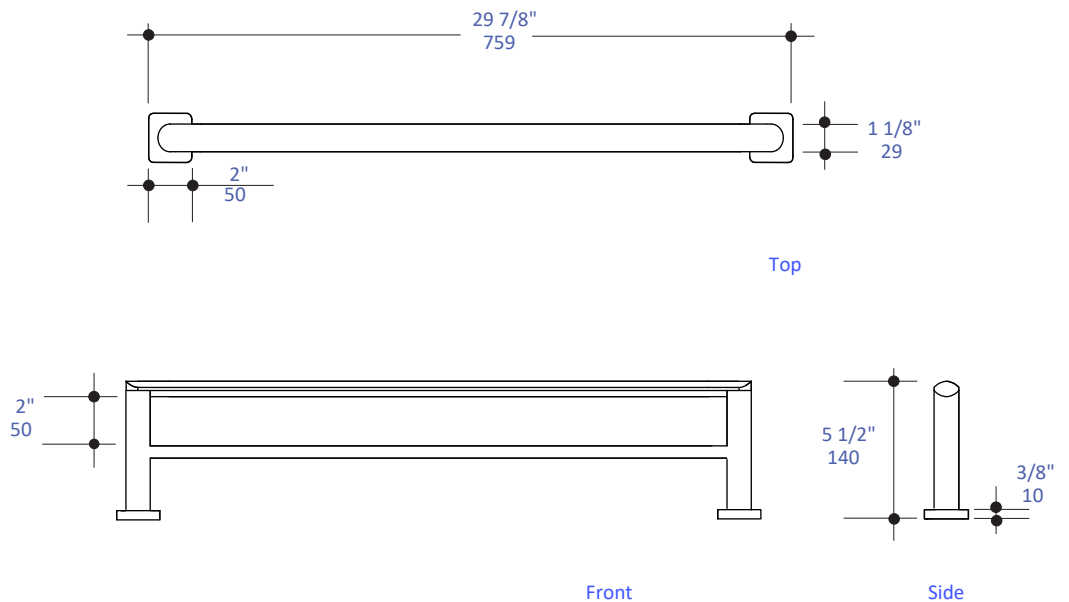

Features:

- Wall-mount double towel bar
- Includes mounting hardware
- Plated brass construction
- 3 lb

Finish Options:

- CR - polished chrome
- BB - brushed bronze
- BK - black chrome
- TN - titanium

Recommended Accessories:

- Item #9120: Wall-mount towel ring
- Item #9113: Robe hook
- Item #9101: Wall-mount towel bar
- Item #9108: Toilet paper holder
- Item #9104: Wall-mount towel rack with a towel bar

LACAVA reserves the right to revise any dimension or information on this sheet without notice. Dimensions are nominal and may vary within an industry accepted tolerance of $\frac{1}{4}''$. Drawings provided herein are meant to give the user an idea of the product and are not made to scale. Location of plumbing is meant for reference, your specific application may vary.

Revised: 4/01/2026