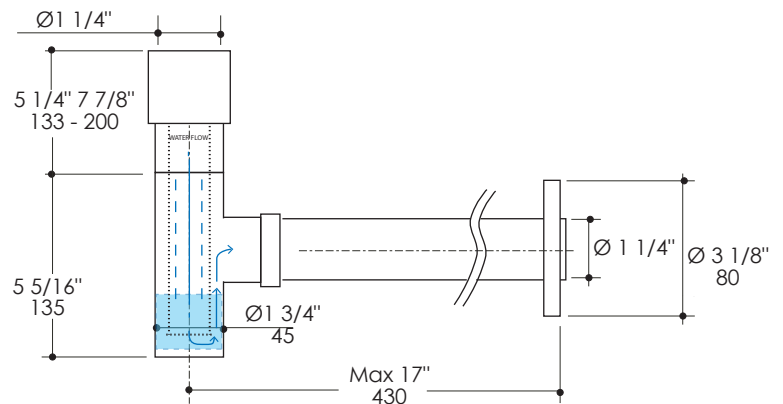

### Features:

- Design bottle trap assembly
- Brass construction
- Only works with European size drains (i.e. 7100-12, 7100-13/OF, or 7100-16/OF)
- Top collar tightens directly onto drain base
- Bottom panel unscrews to allow for easy cleaning

### Codes + Standards:

- Meets and exceeds applicable national codes and standards

LACAVA reserves the right to revise any dimension or information on this sheet without notice. Dimensions are nominal and may vary within an industry accepted tolerance of 1/4". Drawings provided herein are meant to give the user an idea of the product and are not made to scale. Location of plumbing is meant for reference, your specific application may vary.