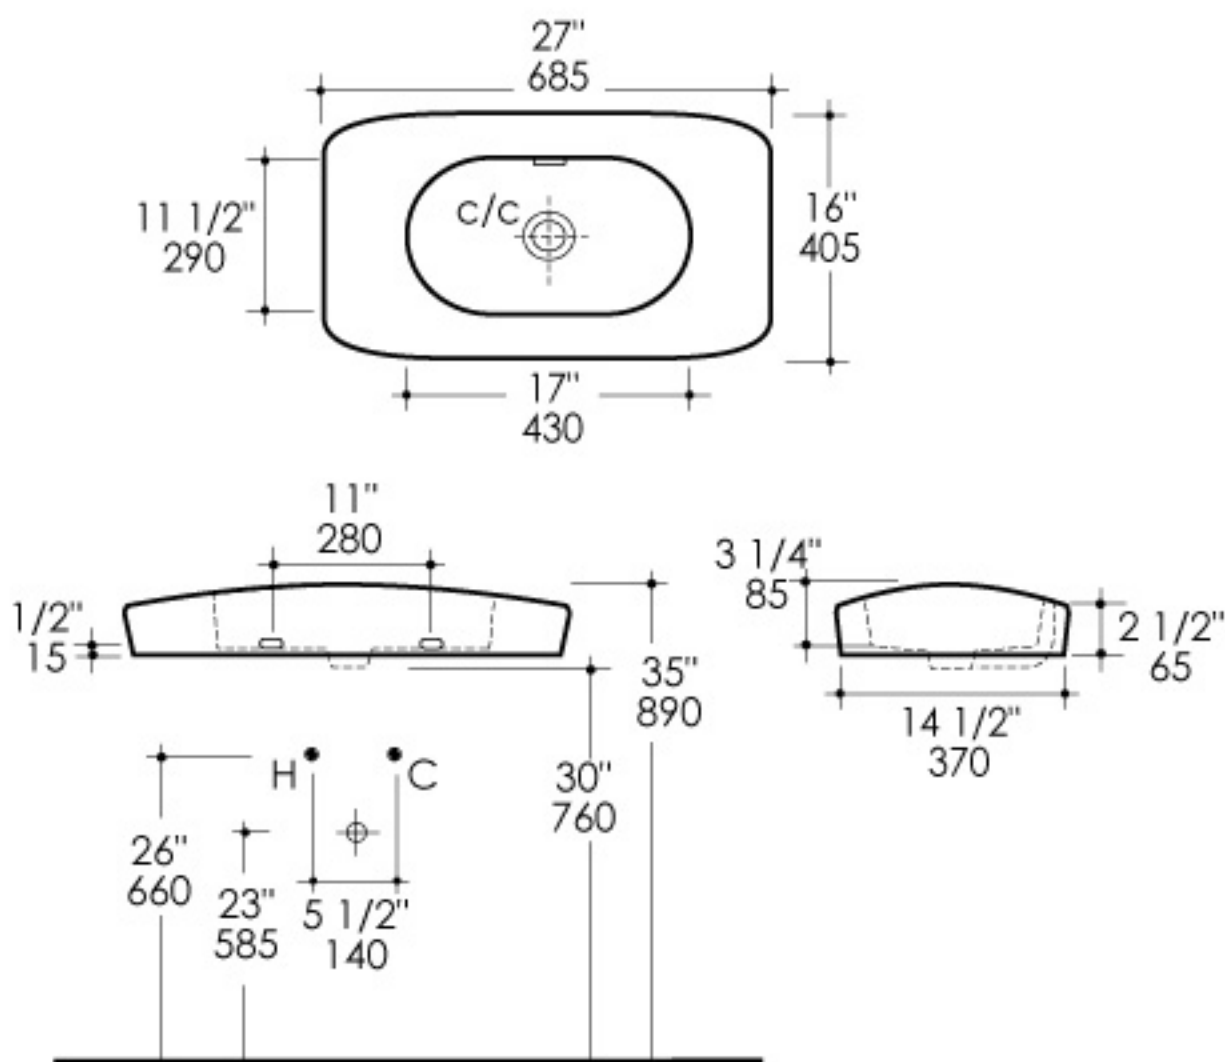

LACAVA

www.lacava.com info@lacava.com

VELA # 9008

- Vessel porcelain washbasin with overflow.
- Requires oversized European drain (i.e. item # 7100-12 or 7100-16OF).
- Holes in back of washbasin are not for wall-mounting.
- Glazed on all sides.
- Suggested cutout diameter is 12".

Note:

Drawings provided herein are meant to give the user an idea of the products and are not made to scale. Slight variances are often found in many porcelain sinks, so LACAVA will not be held responsible if any cutout or furniture is made without the actual product or a template from LACAVA.