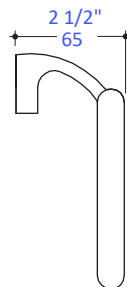

Features:

- Wall-mount towel ring
- Includes mounting hardware
- Chrome plated brass construction

Finish Options:

- CR - Polished Chrome

Recommended Accessories:

- Item #8513: Wall-mount towel bar
- Item #8515: Wall-mount towel bar
- Item # 8516: Wall-mount toilet paper holder
- Item #8518: Wall-mount robe hook

LACAVA reserves the right to revise any dimension or information on this sheet without notice. Dimensions are nominal and may vary within an industry accepted tolerance of 1/4". Drawings provided herein are meant to give the user an idea of the product and are not made to scale. Location of plumbing is meant for reference, your specific application may vary.