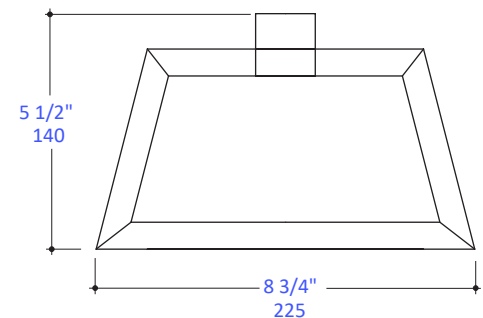

Features:

- Wall-mount towel ring
- Includes mounting hardware
- Chrome plated brass construction

Finish Options:

- CR - Polished Chrome

Recommended Accessories:

- Item #8513: Wall-mount towel bar
- Item #8515: Wall-mount towel bar
- Item # 8516: Wall-mount toilet paper holder
- Item #8518: Wall-mount robe hook

LACAVA reserves the right to revise any dimension or information on this sheet without notice. Dimensions are nominal and may vary within an industry accepted tolerance of 1/4". Drawings provided herein are meant to give the user an idea of the product and are not made to scale. Location of plumbing is meant for reference, your specific application may vary.