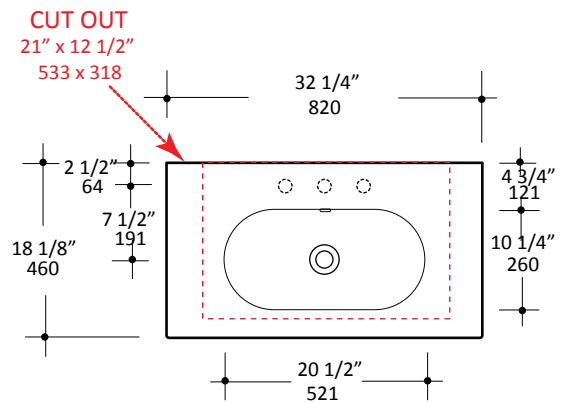

Specifications:

Installation:	Vanity-top
Exterior Dimensions:	32 1/4" w x 18 1/8" d x 5 1/2" h
Material:	Porcelain
Weight:	36 lbs
Overflow:	Yes
Finishes:	001 - White
Faucet Holes:	00 - no holes 01 - one centered hole 02 - two holes - center and right, 4" spread 03 - three holes, 8" spread
Cutout Size:	21" x 12 1/2" (template available upon request)
Faucet Hole Size:	Ø 1 3/8"
Drain Hole Size:	Ø 1 3/4"

Features:

- Porcelain sink with overflow

Codes + Standards:

- Meets and exceeds applicable national codes and standards

Recommended Items:

- Furniture
 - BRI-F-32 - Freestanding under-counter vanity with one drawer and an open shelf on the bottom
 - AQT-WB-32 - Wall-mount under-counter vanity with two drawers
- European drain with overflow
 - 7100-12
 - 7100-13OF
 - 7100-16OF

LACAVA reserves the right to revise any dimension or information on this sheet without notice. Dimensions are nominal and may vary within an industry accepted tolerance of 1/4". Drawings provided herein are meant to give the user an idea of the product and are not made to scale.
Revised: 4/8/2024