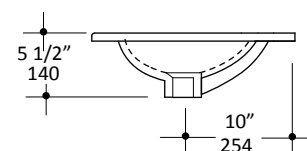

Specifications:

Installation:	Vanity-top
Exterior Dimensions:	32 1/4" w x 18 1/8" d x 5 1/2" h
Material:	Porcelain
Weight:	36 lbs
Overflow:	Yes
Finishes:	001 - White
Faucet Holes:	00 - no holes 01 - one centered hole 02 - two holes - center and right, 4" spread 03 - three holes, 8" spread
Cutout Size:	21" x 12 1/2" (template available upon request)
Faucet Hole Size:	Ø 1 3/8"
Drain Hole Size:	Ø 1 3/4"

LACAVA reserves the right to revise any dimension or information on this sheet without notice. Dimensions are nominal and may vary within an industry accepted tolerance of 1/4". Drawings provided herein are meant to give the user an idea of the product and are not made to scale.
Revised: 4/8/2024