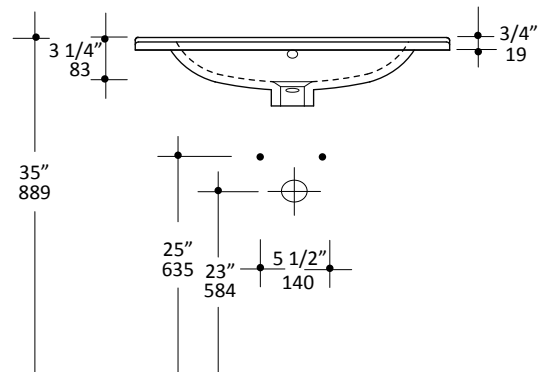

Specifications:

Installation:	Vanity-top
Exterior Dimensions:	32 1/4" w x 18 1/8" d x 5 1/2" h
Material:	Porcelain
Weight:	36 lbs
Overflow:	Yes
Finishes:	001 - White
Faucet Holes:	00 - no holes 01 - one centered hole 02 - two holes - center and right, 4" spread 03 - three holes, 8" spread
Cutout Size:	21" x 12 1/2" (template available upon request)
Faucet Hole Size:	Ø 1 3/8"
Drain Hole Size:	Ø 1 3/4"

LACAVA reserves the right to revise any dimension or information on this sheet without notice. Dimensions are nominal and may vary within an industry accepted tolerance of 1/4". Drawings provided herein are meant to give the user an idea of the product and are not made to scale.
Revised: 4/8/2024