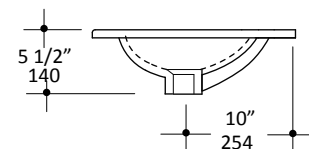

Specifications:

Installation:	Vanity-top
Exterior Dimensions:	40" w x 17 3/4" d x 5 1/2" h
Material:	Porcelain
Weight:	40 lbs
Overflow:	Yes
Finishes:	001 - White
Faucet Holes:	00 - no hole 01 - one centered hole 02 - two hole - center and right, 4" spread 03 - three hole, 8" spread Other holes drilled to order when requested - please mark in the specs
Cutout Size:	33" x 12 1/2" (template available upon request)
Faucet Hole Size:	Ø 1 3/8"
Drain Hole Size:	Ø 1 3/4"

LACAVA reserves the right to revise any dimension or information on this sheet without notice. Dimensions are nominal and may vary within an industry accepted tolerance of 1/4". Drawings provided herein are meant to give the user an idea of the product and are not made to scale.
Revised: 4/8/2024