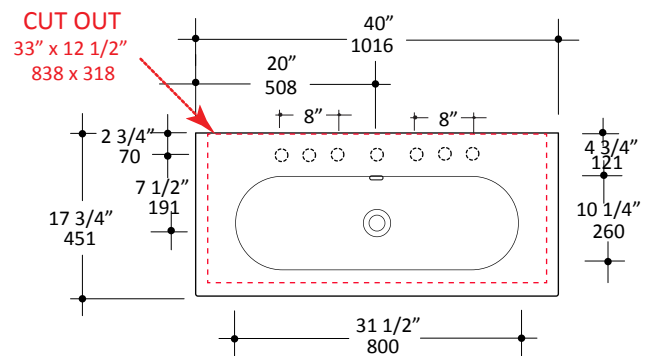

Specifications:

Installation:	Vanity-top
Exterior Dimensions:	40" w x 17 3/4" d x 5 1/2" h
Material:	Porcelain
Weight:	40 lbs
Overflow:	Yes
Finishes:	001 - White
Faucet Holes:	00 - no hole 01 - one centered hole 02 - two hole - center and right, 4" spread 03 - three hole, 8" spread Other holes drilled to order when requested - please mark in the specs
Cutout Size:	33" x 12 1/2" (template available upon request)
Faucet Hole Size:	Ø 1 3/8"
Drain Hole Size:	Ø 1 3/4"

Features:

- Porcelain sink with trough bowl and overflow

Codes + Standards:

- Meets and exceeds applicable national codes and standards

Recommended Items:

- Furniture
 - BRI-F-40 - Freestanding under-counter vanity with one drawer and an open shelf on the bottom
 - AQT-WB-40 - Wall-mount under-counter vanity with four drawers
- European drain with overflow
 - 7100-12
 - 7100-13OF
 - 7100-16OF

LACAVA reserves the right to revise any dimension or information on this sheet without notice. Dimensions are nominal and may vary within an industry accepted tolerance of 1/4". Drawings provided herein are meant to give the user an idea of the product and are not made to scale.
Revised: 4/8/2024