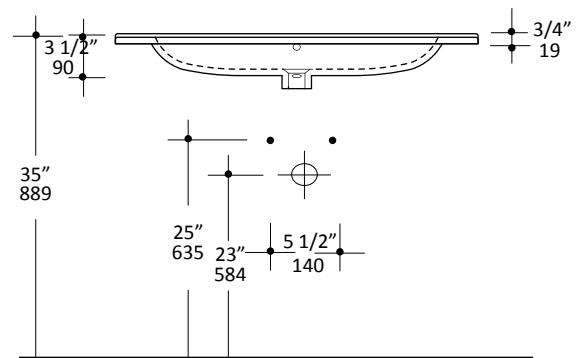

Specifications:

Installation:	Vanity-top
Exterior Dimensions:	40" w x 17 3/4" d x 5 1/2" h
Material:	Porcelain
Weight:	40 lbs
Overflow:	Yes
Finishes:	001 - White
Faucet Holes:	00 - no hole 01 - one centered hole 02 - two hole - center and right, 4" spread 03 - three hole, 8" spread Other holes drilled to order when requested - please mark in the specs
Cutout Size:	33" x 12 1/2" (template available upon request)
Faucet Hole Size:	Ø 1 3/8"
Drain Hole Size:	Ø 1 3/4"

Features:

- Porcelain sink with trough bowl and overflow

Codes + Standards:

- Meets and exceeds applicable national codes and standards

Recommended Items:

- Furniture
 - BRI-F-40 - Freestanding under-counter vanity with one drawer and an open shelf on the bottom
 - AQT-WB-40 - Wall-mount under-counter vanity with four drawers
- European drain with overflow
 - 7100-12
 - 7100-13OF
 - 7100-16OF

LACAVA reserves the right to revise any dimension or information on this sheet without notice. Dimensions are nominal and may vary within an industry accepted tolerance of 1/4". Drawings provided herein are meant to give the user an idea of the product and are not made to scale.
Revised: 4/8/2024