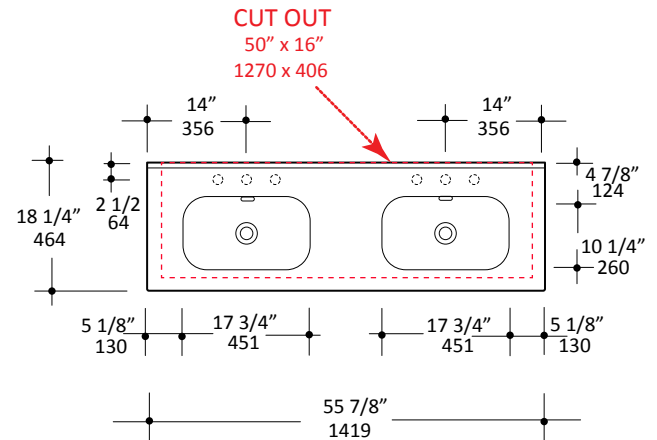

Specifications:

Installation:	Vanity-top
Exterior Dimensions:	55 7/8" w x 18 1/4" d x 5 1/4" h
Material:	Solid surface
Weight:	50 lbs
Overflow:	Yes
Finishes:	M - Matte white G - Gloss white
Faucet Holes:	00 - no holes 01 - one centered hole 02 - two hole - center and right, 4" spread 03 - three hole, 8" spread
Cutout Size:	50" x 16" (template available upon request)
Faucet Hole Size:	Ø 1 3/8"
Drain Hole Size:	Ø 1 3/4"

Features:

- Double-bowl solid surface sink with overflow

Codes + Standards:

- Meets and exceeds applicable national codes and standards

Recommended Items:

- Furniture
 - BRI-F-56 - Freestanding under-counter vanity with two drawers and open shelves on the bottom
 - AQT-WB-56 - Wall-mount under-counter vanity with four drawers
- European drain with overflow
 - 7100-12
 - 7100-13OF
 - 7100-16OF

LACAVA reserves the right to revise any dimension or information on this sheet without notice. Dimensions are nominal and may vary within an industry accepted tolerance of 1/4". Drawings provided herein are meant to give the user an idea of the product and are not made to scale.
Revised: 4/8/2024