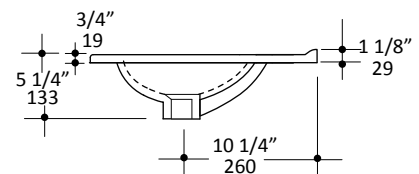

Specifications:

Installation:	Vanity-top
Exterior Dimensions:	55 7/8" w x 18 1/4" d x 5 1/4" h
Material:	Solid surface
Weight:	50 lbs
Overflow:	Yes
Finishes:	M - Matte white G - Gloss white
Faucet Holes:	00 - no holes 01 - one centered hole 02 - two hole - center and right, 4" spread 03 - three hole, 8" spread
Cutout Size:	50" x 16" (template available upon request)
Faucet Hole Size:	Ø 1 3/8"
Drain Hole Size:	Ø 1 3/4"

Features:

- Double-bowl solid surface sink with overflow

Codes + Standards:

- Meets and exceeds applicable national codes and standards

Recommended Items:

- Furniture
 - BRI-F-56 - Freestanding under-counter vanity with two drawers and open shelves on the bottom
 - AQT-WB-56 - Wall-mount under-counter vanity with four drawers
- European drain with overflow
 - 7100-12
 - 7100-13OF
 - 7100-16OF

LACAVA reserves the right to revise any dimension or information on this sheet without notice. Dimensions are nominal and may vary within an industry accepted tolerance of 1/4". Drawings provided herein are meant to give the user an idea of the product and are not made to scale.
Revised: 4/8/2024