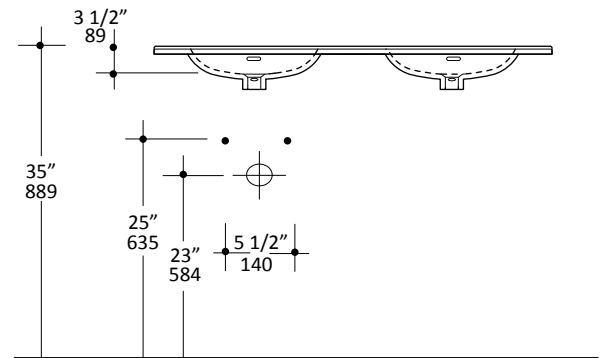

Specifications:

Installation:	Vanity-top
Exterior Dimensions:	55 7/8" w x 18 1/4" d x 5 1/4" h
Material:	Solid surface
Weight:	50 lbs
Overflow:	Yes
Finishes:	M - Matte white G - Gloss white
Faucet Holes:	00 - no holes 01 - one centered hole 02 - two hole - center and right, 4" spread 03 - three hole, 8" spread
Cutout Size:	50" x 16" (template available upon request)
Faucet Hole Size:	Ø 1 3/8"
Drain Hole Size:	Ø 1 3/4"

Features:

- Double-bowl solid surface sink with overflow

Codes + Standards:

- Meets and exceeds applicable national codes and standards

Recommended Items:

- Furniture
 - BRI-F-56 - Freestanding under-counter vanity with two drawers and open shelves on the bottom
 - AQT-WB-56 - Wall-mount under-counter vanity with four drawers
- European drain with overflow
 - 7100-12
 - 7100-13OF
 - 7100-16OF

LACAVA reserves the right to revise any dimension or information on this sheet without notice. Dimensions are nominal and may vary within an industry accepted tolerance of 1/4". Drawings provided herein are meant to give the user an idea of the product and are not made to scale.
Revised: 4/8/2024