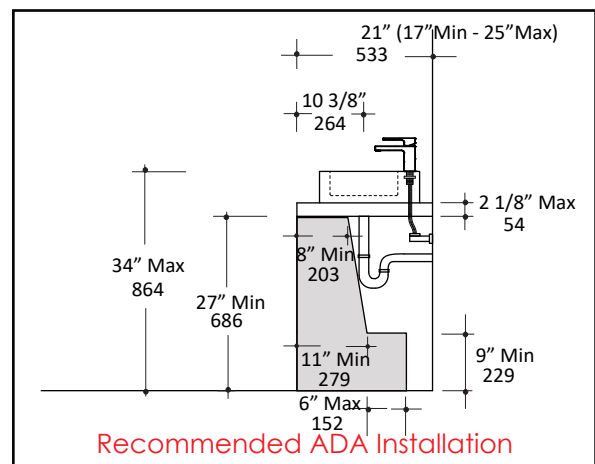

Specifications:

Installation:	Vessel
Exterior Dimensions:	17 3/4" w x 15 1/2" d x 4 7/8" h
Material:	Porcelain
Weight:	21 lbs
Overflow:	No
Finishes:	001 - White
Faucet Holes:	00 - no hole 01 - one centered hole 02 - two hole - center and right, 4" spread 03 - three hole, 8" spread
Cut-out Size:	6" diam. (template available upon request)
Faucet Hole Size:	Ø 1 3/8"
Drain Hole Size:	Ø 1 3/4"

Features:

- Porcelain sink without overflow
- Unglazed back
- Unglazed bottom
- Current cut-out template can be requested

Codes + Standards:

- Meets and exceeds applicable national codes and standards

compliant when installed to specific requirements of this regulation

Recommended Items:

- European drain without overflow
 - 7100-13

LACAVA reserves the right to revise any dimension or information on this sheet without notice. Dimensions are nominal and may vary within an industry accepted tolerance of 1/4". Drawings provided herein are meant to give the user an idea of the product and are not made to scale. Revised: 12/12/2023