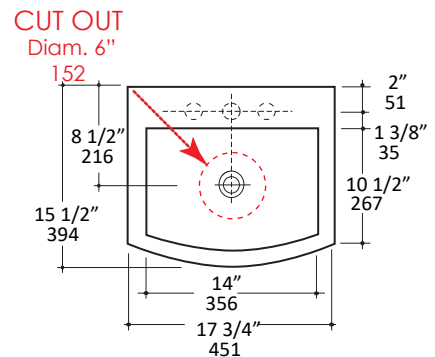

Specifications:

Installation:	Vessel
Exterior Dimensions:	17 3/4" w x 15 1/2" d x 4 7/8" h
Material:	Porcelain
Weight:	21 lbs
Overflow:	No
Finishes:	001 - White
Faucet Holes:	00 - no hole 01 - one centered hole 02 - two hole - center and right, 4" spread 03 - three hole, 8" spread
Cut-out Size:	6" diam. (template available upon request)
Faucet Hole Size:	Ø 1 3/8"
Drain Hole Size:	Ø 1 3/4"

Recommended Items:

- European drain without overflow
 - 7100-13

LACAVA reserves the right to revise any dimension or information on this sheet without notice. Dimensions are nominal and may vary within an industry accepted tolerance of 1/4". Drawings provided herein are meant to give the user an idea of the product and are not made to scale. Revised: 12/12/2023