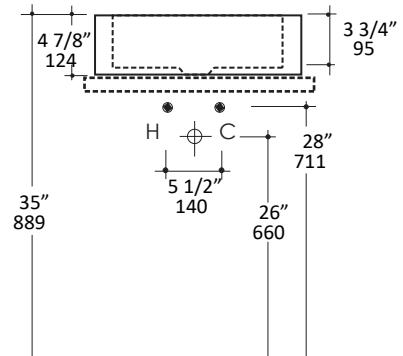

Features:

- Porcelain sink without overflow
- Unglazed back
- Unglazed bottom
- Current cut-out template can be requested

Codes + Standards:

- Meets and exceeds applicable national codes and standards

compliant when installed to specific requirements of this regulation