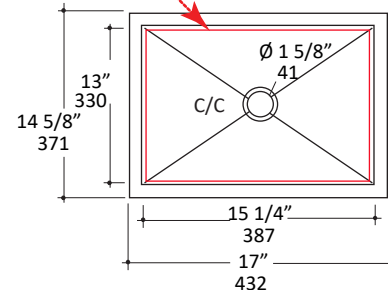

### Specifications:

<b>Installation:</b>	Undercounter or drop-in
<b>Interior Dimensions:</b>	15 1/4" w x 13" d x 4 1/4" h
<b>Exterior Dimensions:</b>	17" w x 14 5/8" d x 5 1/8" h
<b>Material:</b>	Stainless Steel
<b>Weight:</b>	6 lbs
<b>Overflow:</b>	No
<b>Finishes:</b>	21 - Brushed Stainless Steel
<b>Faucet Holes:</b>	N/A
<b>Cutout Size:</b>	15" x 12 3/4" (template available upon request)
<b>Drain Hole Size:</b>	Ø 1 3/4"

#### UNDERMOUNT CUT OUT

15" x 12 3/4"  
381 x 324