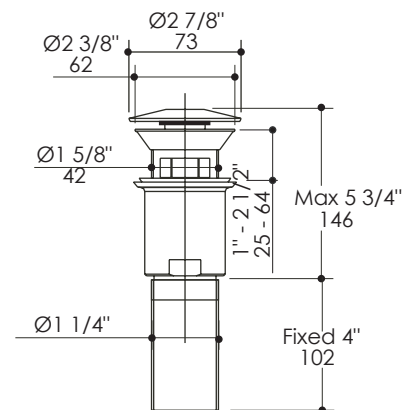

Drain Item #7100-16(OF)

Features:

- Oversized click-clack drain with round dome cover for European sinks
- Brass construction
- Seals water by pressing down on dome cover

Finish Options:

- CR - Polished Chrome
- PN - Polished Nickel
- NI - Brushed Nickel
- BG - Brushed Gold
- 44 - Matte Black

Overflow Options:

- 7100-16 - Drain with no overflow holes
- 7100-16OF - Drain with overflow holes

Product Specifications:

Notes:

Drawings provided herein are meant to give the user an idea of the product and are not made to scale. The size in inches is rounded up to the nearest 1/16".