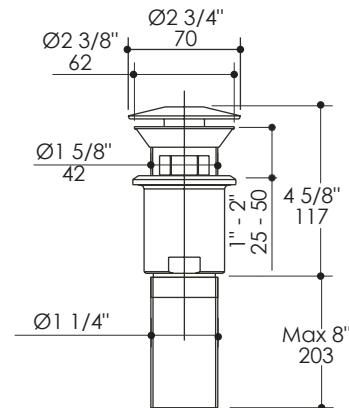

Drain Item #7100-13(OF)

Features:

- Stationary drain with dome cover for European sinks
- Brass construction
- Does not seal water
- Includes 1 1/4" tailpiece adapter

Finish Options:

- CR - Polished Chrome
- NI - Brushed Nickel
- PN - Polished Nickel
- BG - Brushed Gold
- 44 - Matte Black

Overflow Options:

- 7100-13 - Drain with no overflow holes
- 7100-13OF - Drain with overflow holes

Product Specifications:

Notes:

Drawings provided herein are meant to give the user an idea of the product and are not made to scale. The size in inches is rounded up to the nearest 1/16".