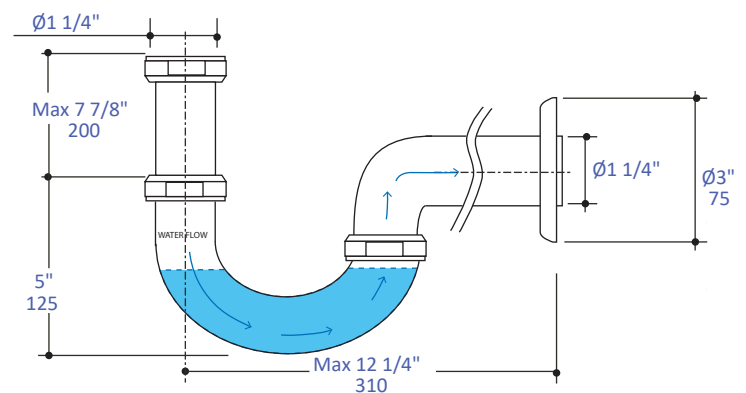

### Features:

---

- Standard p-trap assembly
- Brass construction

### Codes + Standards:

---

- Meets and exceeds applicable national codes and standards

LACAVA reserves the right to revise any dimension or information on this sheet without notice. Dimensions are nominal and may vary within an industry accepted tolerance of 1/4". Drawings provided herein are meant to give the user an idea of the product and are not made to scale. Location of plumbing is meant for reference, your specific application may vary.