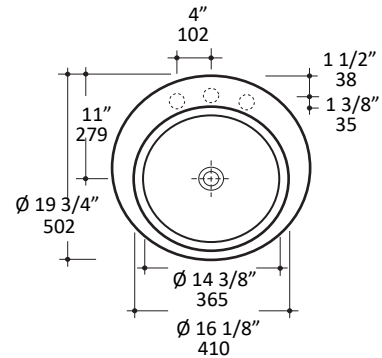

Specifications:

Installation:	Pedestal
Interior Dimensions:	Ø 14 3/8" x 32 1/2"h
Exterior Dimensions:	Ø 19 3/4" x 32 1/2"h
Material:	Stainless Steel
Weight:	26 lbs
Overflow:	No
Finishes:	10 - Polished stainless steel
Faucet Holes:	00 - no hole 01 - one centered hole 02 - two hole - center and right, 4" spread 03 - three hole, 8" spread
Drain Hole Size:	Ø 1 3/4"

Features:

- Stainless steel round pedestal sink without overflow
- Drain/trap included
- Floor (FL) or wall (WL) installation for plumbing

Codes + Standards:

- Meets and exceeds applicable national codes and standards