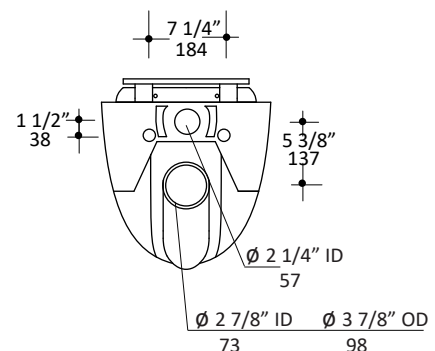

Specifications:

Installation:	Wall hung
Dimensions:	14 1/2" w x 21 1/2" d x 15 1/4" h
Material:	Porcelain
Flush System:	Concealed in-wall dual flush
Waste Outlet:	Wall
Bowl Shape:	Oval
Trap Diameter:	2 7/8" ID, 3 7/8" OD
Water Use:	1.0 gpf
Weight:	50 lbs
Finishes:	001 - White
Includes:	Support brackets for wall-hung toilets 111.847.00.1 with small contact surfaces (thin profiles) Must be installed on the carrier before wall is closed

Features:

- Porcelain toilet with composite seat cover
- Requires concealed flushing system and flush actuator (sold separately)
- Soft closing seat and seat cover with LED light is included
- Easy-clean porcelain finish
- Weight limit for wall hung: 882 lbs.
- Low consumption dual flush system - effective flush volume: 1.0 gpf
- MaP performance (Miso Rating): 1000g miso

Recommended Items:

- 6058CW.01 - Replacement seat cover with LED light
- 2959: Wood box for in-wall tank and carrier.
-Available in all Lacava wood finishes

LACAVA reserves the right to revise any dimension or information on this sheet without notice. Dimensions are nominal and may vary within an industry accepted tolerance of 1/4". Drawings provided herein are meant to give the user an idea of the product and are not made to scale. Location of plumbing is meant for reference, your specific application may vary.