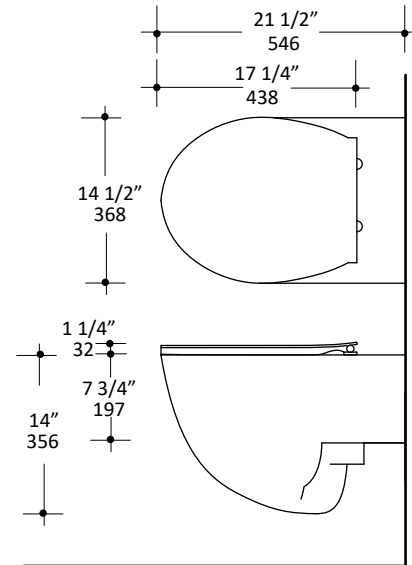

Codes + Standards:

- Meets and exceeds applicable national codes and standards
- CAL-Green compliant
- CEC compliant

ADA

compliant when installed to specific requirements of this regulation