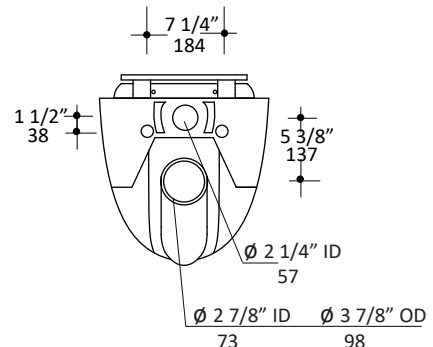

Required Items:

- GE111335005: Geberit in-wall tank & carrier system
- Compatible with carrier 111.798.00
- GE115770: Geberit Sigma10 dual-flush actuator or
- GE115778: Geberit Sigma20 dual-flush actuator or
- GE115788: Geberit Sigma50 dual-flush actuator