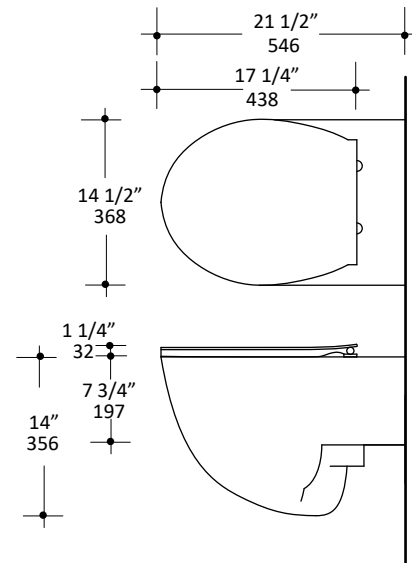

Specifications:

Installation:	Wall hung
Dimensions:	14 1/2" w x 21 1/2" d x 15 1/4" h
Material:	Porcelain
Flush System:	Concealed in-wall dual flush
Waste Outlet:	Wall
Bowl Shape:	Oval
Trap Diameter:	2 7/8" ID, 3 7/8" OD
Water Use:	1.0 gpf
Weight:	50 lbs
Finishes:	001 - White
Includes:	Support brackets for wall-hung toilets 111.847.00.1 with small contact surfaces (thin profiles) Must be installed on the carrier before wall is closed

Features:

- Porcelain toilet with composite seat cover
- Requires concealed flushing system and flush actuator (sold separately)
- Soft closing seat and seat cover with LED light is included
- Easy-clean porcelain finish
- Weight limit for wall hung: 882 lbs.
- Low consumption dual flush system - effective flush volume: 1.0 gpf
- MaP performance (Miso Rating): 1000g miso

Recommended Items:

- 6058CW.01 - Replacement seat cover with LED light
- 2959: Wood box for in-wall tank and carrier.
-Available in all Lacava wood finishes

LACAVA reserves the right to revise any dimension or information on this sheet without notice. Dimensions are nominal and may vary within an industry accepted tolerance of 1/4". Drawings provided herein are meant to give the user an idea of the product and are not made to scale. Location of plumbing is meant for reference, your specific application may vary.