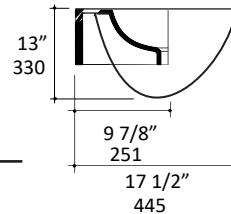

Codes + Standards:

- Meets and exceeds applicable national codes and standards