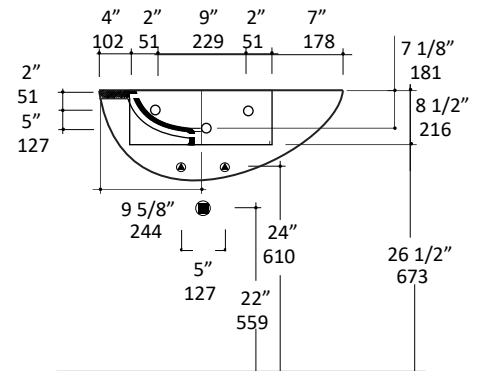

Codes + Standards:

- Meets and exceeds applicable national codes and standards