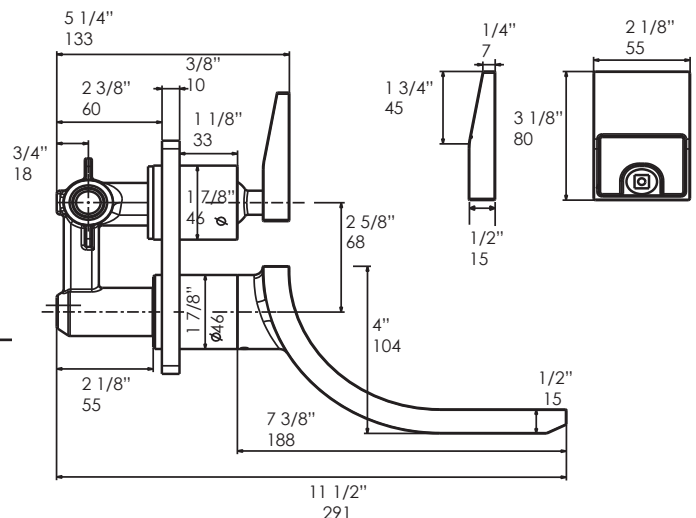

### Specifications:

<b>Installation:</b>	wall mount, single lever
<b>Exterior Dimensions:</b>	H: 4" SPOUT: 7 3/8"
<b>Material:</b>	solid brass construction
<b>Water use:</b>	1.2 GPM
<b>Pop-up:</b>	N/A
<b>Finishes:</b>	CR - polished chrome
<b>Cutout Size:</b>	1 7/8" x 1 7/8" handle, 1 7/8" x 1 7/8" spout
<b>Accessories included:</b>	- Rough-in # 6010B-ROUGH - Trim # 6010A - Drain #7100-16OF European click-clack drain

### Features:

- Wall-mount faucet with one lever handle on the top and a backplate
- Brass construction with single ceramic disc cartridge
- Includes rough-in and trim
- Flow rate: 1.2 GPM at 60 psi

### Recommended Items:

- Replacement parts:
  - R6010 replacement ceramic disc cartridge
- European drain with overflow
  - 7100-16OF click-clack drain
  - 7100-13OF stationary drain

LACAVA reserves the right to revise any dimension or information on this sheet without notice. Dimensions are nominal and may vary within an industry accepted tolerance of 1/4". Drawings provided herein are meant to give the user an idea of the product and are not made to scale. Location of plumbing is meant for reference, your specific application may vary.