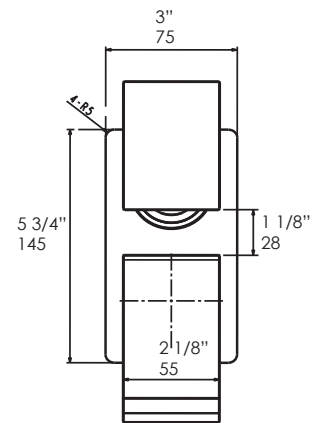

### Specifications:

<b>Installation:</b>	wall mount, single lever
<b>Exterior Dimensions:</b>	H: 4" SPOUT: 7 3/8"
<b>Material:</b>	solid brass construction
<b>Water use:</b>	1.2 GPM
<b>Pop-up:</b>	N/A
<b>Finishes:</b>	CR - polished chrome
<b>Cutout Size:</b>	1 7/8" x 1 7/8" handle, 1 7/8" x 1 7/8" spout
<b>Accessories included:</b>	- Rough-in # 6010B-ROUGH - Trim # 6010A - Drain #7100-16OF European click-clack drain

### Features:

- Wall-mount faucet with one lever handle on the top and a backplate
- Brass construction with single ceramic disc cartridge
- Includes rough-in and trim
- Flow rate: 1.2 GPM at 60 psi

### Recommended Items:

- Replacement parts:
  - R6010 replacement ceramic disc cartridge
- European drain with overflow
  - 7100-16OF click-clack drain
  - 7100-13OF stationary drain

LACAVA reserves the right to revise any dimension or information on this sheet without notice. Dimensions are nominal and may vary within an industry accepted tolerance of 1/4". Drawings provided herein are meant to give the user an idea of the product and are not made to scale. Location of plumbing is meant for reference, your specific application may vary.