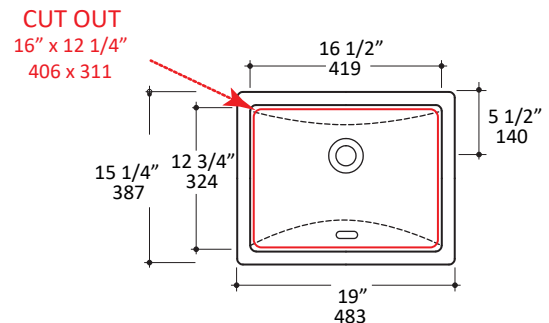

Features:

- Porcelain sink with overflow
- Single glazed (unglazed exterior)
- Template for cut-out is available upon request