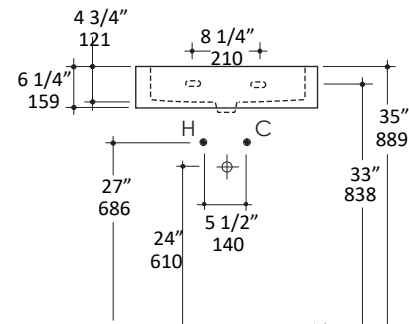

Specifications:

Installation:	Vanity-top, wall-mount, or on-counter
Exterior Dimensions:	23 1/2" w x 18 1/2" d x 6 1/4" h
Material:	Porcelain
Weight:	56 lbs
Overflow:	Yes
Finishes:	001 - White
Faucet Holes:	00 - no hole 01 - one centered hole 02 - two hole - center and right, 4" spread 03 - three hole, 8" spread
Cutout Size:	10" x 8" (template available upon request)
Faucet Hole Size:	Ø 1 3/8"
Drain Hole Size:	Ø 1 3/4"

CUT OUT
10" x 8"
254 x 203

Features:

- Porcelain sink with overflow
- Glazed back wall
- Location of wall-mount holes is approximate
- Wall-mounting bolts are included
- Unglazed bottom
- Current cut-out template can be requested

Codes + Standards:

- Meets and exceeds applicable national codes and standards

Recommended Items:

- Furniture
 - AQQ-BX-24 - Floor-standing metal console stand with towel bars and optional shelf
 - AQQ-FR-24 - Floor-standing metal console stand with a towel bar and optional shelf
 - AQQ-W-24 - Wall-mount under-counter vanity with two drawers
 - LUC-W-24 - Wall-mounted under-counter vanity with large wood pull on single drawer
- Drain with overflow
 - 7100-17
 - 7100-13OF
 - 7100-16OF

LACAVA reserves the right to revise any dimension or information on this sheet without notice. Dimensions are nominal and may vary within an industry accepted tolerance of 1/4". Drawings provided herein are meant to give the user an idea of the product and are not made to scale.