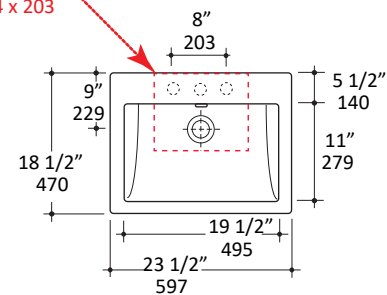

Specifications:

Installation:	Vanity-top, wall-mount, or on-counter
Exterior Dimensions:	23 1/2" w x 18 1/2" d x 6 1/4" h
Material:	Porcelain
Weight:	56 lbs
Overflow:	Yes
Finishes:	001 - White
Faucet Holes:	00 - no hole 01 - one centered hole 02 - two hole - center and right, 4" spread 03 - three hole, 8" spread
Cutout Size:	10" x 8" (template available upon request)
Faucet Hole Size:	Ø 1 3/8"
Drain Hole Size:	Ø 1 3/4"

CUT OUT
10" x 8"
254 x 203

Features:

- Porcelain sink with overflow
- Glazed back wall
- Location of wall-mount holes is approximate
- Wall-mounting bolts are included
- Unglazed bottom
- Current cut-out template can be requested

LACAVA reserves the right to revise any dimension or information on this sheet without notice. Dimensions are nominal and may vary within an industry accepted tolerance of 1/4". Drawings provided herein are meant to give the user an idea of the product and are not made to scale.