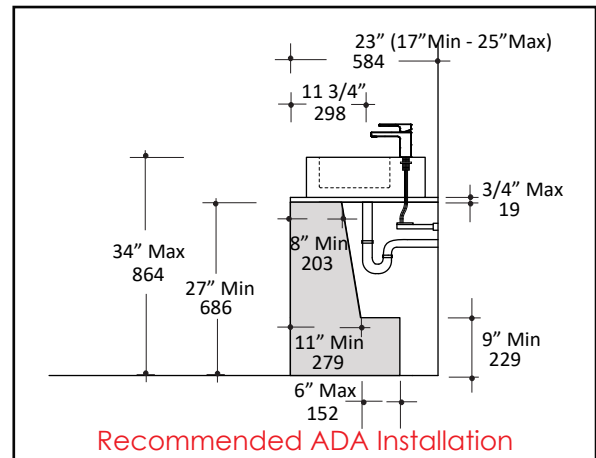

Specifications:

Installation:	Vanity-top, wall-mount, or on-counter
Exterior Dimensions:	23 1/2" w x 18 1/2" d x 6 1/4" h
Material:	Porcelain
Weight:	56 lbs
Overflow:	Yes
Finishes:	001 - White
Faucet Holes:	00 - no hole 01 - one centered hole 02 - two hole - center and right, 4" spread 03 - three hole, 8" spread
Cutout Size:	10" x 8" (template available upon request)
Faucet Hole Size:	Ø 1 3/8"
Drain Hole Size:	Ø 1 3/4"

CUT OUT
10" x 8"
254 x 203

Features:

- Porcelain sink with overflow
- Glazed back wall
- Location of wall-mount holes is approximate
- Wall-mounting bolts are included
- Unglazed bottom
- Current cut-out template can be requested

Codes + Standards:

- Meets and exceeds applicable national codes and standards

Recommended Items:

- Furniture
 - AQQ-BX-24 - Floor-standing metal console stand with towel bars and optional shelf
 - AQQ-FR-24 - Floor-standing metal console stand with a towel bar and optional shelf
 - AQQ-W-24 - Wall-mount under-counter vanity with two drawers
 - LUC-W-24 - Wall-mounted under-counter vanity with large wood pull on single drawer
- Drain with overflow
 - 7100-17
 - 7100-13OF
 - 7100-16OF

LACAVA reserves the right to revise any dimension or information on this sheet without notice. Dimensions are nominal and may vary within an industry accepted tolerance of 1/4". Drawings provided herein are meant to give the user an idea of the product and are not made to scale.