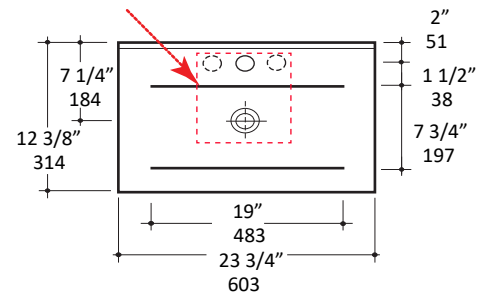

Specifications:

Installation:	Vanity-top
Exterior Dimensions:	23 3/4" w x 12 3/8" d x 4" h
Material:	Porcelain
Weight:	24 lbs
Overflow:	No
Finishes:	001 - White
Faucet Holes:	01 - one centered hole 02 - two hole - center and right, 4" spread 03 - three hole, 8" spread
Cut-out Size:	10" x 8" (template available upon request)
Faucet Hole Size:	Ø 1 3/8"
Drain Hole Size:	Ø 1 3/4"

Features:

- Porcelain sink without overflow
- Unglazed back
- Unglazed bottom
- It must be installed against a wall on the back

CUT OUT
10" x 8"
254 x 203

Codes + Standards:

- Meets and exceeds applicable national codes and standards