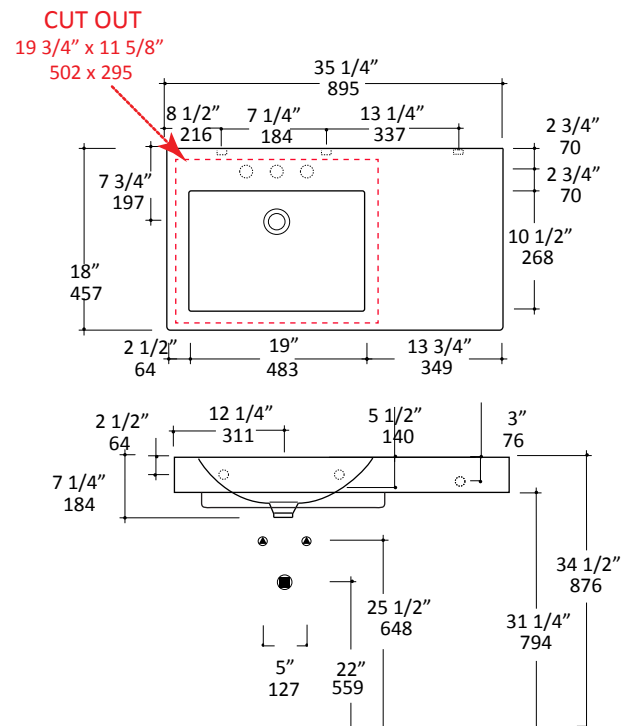

Specifications:

Installation:	Vanity-top
Exterior Dimensions:	35 1/4" w x 18" d x 7 1/4" h
Material:	Porcelain
Weight:	62 lbs
Overflow:	Yes
Finishes:	001 - White
Faucet Holes:	01 - one centered hole 02 - two hole - center and right, 4" spread 03 - three hole, 8" spread
Cutout Size:	19 3/4" x 11 5/8" (template available upon request)
Faucet Hole Size:	Ø 1 3/8"
Drain Hole Size:	Ø 1 3/4"

LACAVA reserves the right to revise any dimension or information on this sheet without notice. Dimensions are nominal and may vary within an industry accepted tolerance of 1/4".
Drawings provided herein are meant to give the user an idea of the product and are not made to scale.
Revised: 12/13/2024