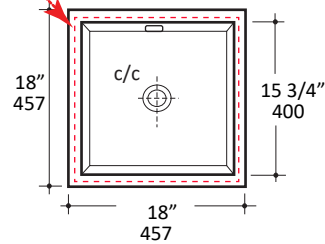

Specifications:

Installation:	Drop-in
Exterior Dimensions:	18" w x 18" d x 6 1/4" h
Material:	Porcelain
Weight:	28 lbs
Overflow:	Yes
Finishes:	001 - White
Faucet Holes:	N/A
Cut-out Size:	16 7/8" x 16 7/8" (template available upon request)
Drain Hole Size:	Ø 1 3/4"

Recommended Items:

- European drain with overflow
 - 7100-12
 - 7100-13OF
 - 7100-16OF

CUT OUT
16 7/8" x 16 7/8"
429 x 429

LACAVA reserves the right to revise any dimension or information on this sheet without notice. Dimensions are nominal and may vary within an industry accepted tolerance of 1/4". Drawings provided herein are meant to give the user an idea of the product and are not made to scale. Revised: 11/2018