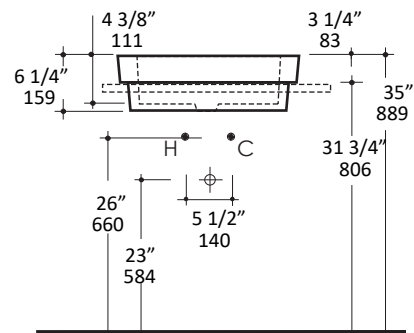

Specifications:

Installation:	Drop-in
Exterior Dimensions:	18" w x 18" d x 6 1/4" h
Material:	Porcelain
Weight:	28 lbs
Overflow:	Yes
Finishes:	001 - White
Faucet Holes:	N/A
Cut-out Size:	16 7/8" x 16 7/8" (template available upon request)
Drain Hole Size:	Ø 1 3/4"

Recommended Items:

- European drain with overflow
 - 7100-12
 - 7100-13OF
 - 7100-16OF

CUT OUT
16 7/8" x 16 7/8"
429 x 429

LACAVA reserves the right to revise any dimension or information on this sheet without notice. Dimensions are nominal and may vary within an industry accepted tolerance of 1/4". Drawings provided herein are meant to give the user an idea of the product and are not made to scale. Revised: 11/2018