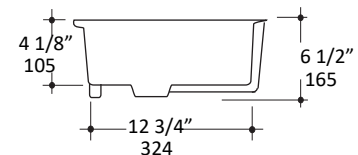

Specifications:

Installation:	Undercounter
Interior Dimensions:	19 1/2" w x 12 7/8" d x 4 1/8" h
Exterior Dimensions:	21 3/4" w x 15 3/8" d x 6 1/2" h
Material:	Porcelain
Weight:	33 lbs
Overflow:	Yes
Finishes:	001 - White MB - Matte Black
Faucet Holes:	N/A
Cutout Size:	19" x 12 3/8" (template available upon request)
Drain Hole Size:	Ø 1 3/4"

Features:

- Porcelain sink with overflow
- Double glazed
- Template for cut-out is available upon request
- Inside corner radius 1/4"

Codes + Standards:

- Meets and exceeds applicable national codes and standards

compliant when installed to specific requirements of this regulation

CUT OUT
19" x 12 3/8"
482 x 314
1/4" radius

Recommended Items:

- European drain with overflow
 - 7100-13OF
 - 7100-16OF

LACAVA reserves the right to revise any dimension or information on this sheet without notice. Dimensions are nominal and may vary within an industry accepted tolerance of 1/4". Drawings provided herein are meant to give the user an idea of the product and are not made to scale. Revised: 12/11/2023