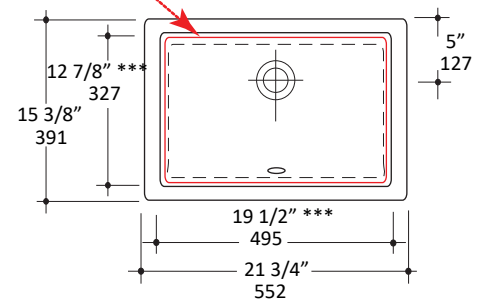

Specifications:

Installation:	Undercounter
Interior Dimensions:	19 1/2" w x 12 7/8" d x 4 1/8" h
Exterior Dimensions:	21 3/4" w x 15 3/8" d x 6 1/2" h
Material:	Porcelain
Weight:	33 lbs
Overflow:	Yes
Finishes:	001 - White MB - Matte Black
Faucet Holes:	N/A
Cutout Size:	19" x 12 3/8" (template available upon request)
Drain Hole Size:	Ø 1 3/4"

Features:

- Porcelain sink with overflow
- Double glazed
- Template for cut-out is available upon request
- Inside corner radius 1/4"

Codes + Standards:

- Meets and exceeds applicable national codes and standards

compliant when installed to specific requirements of this regulation

CUT OUT
19" x 12 3/8"
482 x 314
1/4" radius

Recommended Items:

- European drain with overflow
 - 7100-13OF
 - 7100-16OF

LACAVA reserves the right to revise any dimension or information on this sheet without notice. Dimensions are nominal and may vary within an industry accepted tolerance of 1/4". Drawings provided herein are meant to give the user an idea of the product and are not made to scale. Revised: 12/11/2023