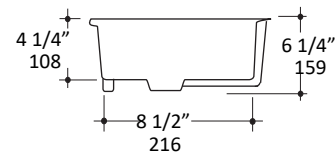

Codes + Standards:

- Meets and exceeds applicable national codes and standards

ADA compliant when installed to specific requirements of this regulation