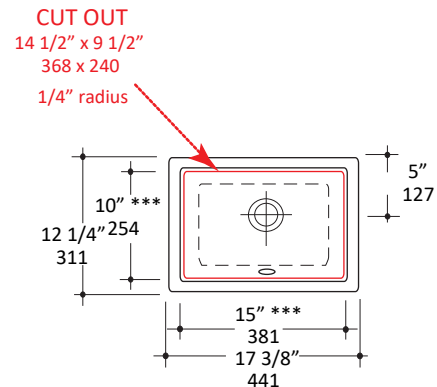

Codes + Standards:

- Meets and exceeds applicable national codes and standards

ADA compliant when installed to specific requirements of this regulation