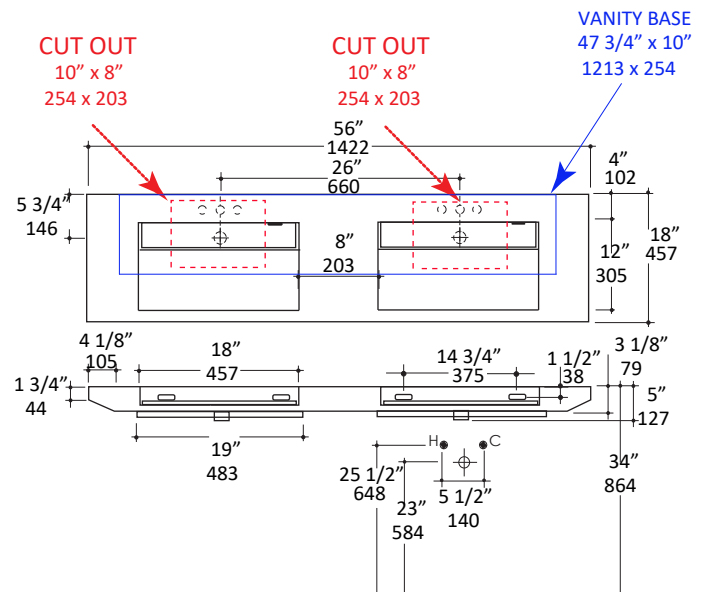

Specifications:

Installation:	Wall-mount or vanity-top
Exterior Dimensions:	56" w x 18" d x 5" h
Material:	Solid surface
Weight:	62 lbs
Overflow:	Yes
Finishes:	M - Matte white G - Gloss white
Faucet Holes:	00 - no holes 01 - one centered hole 02 - two holes - center and right, 4" spread 03 - three holes, 8" spread
Cutout Size:	10" x 8" (template available upon request)
Vanity Base Size:	47 3/4" x 10" (template available upon request)
Faucet Hole Size:	Ø 1 3/8"
Drain Hole Size:	Ø 1 3/4"

Features:

- Solid surface double-bowl sink with overflow
- Decorative drain cover
- Material is stain, scratch, chemical, and
- Unfinished bottom
- Finished back
- Bracket is not needed for wall-mount installation
- Vanity bases should allow for a 1/2" overhang on front and both sides to compensate for dimensional variations of the sink top.

Codes + Standards:

- Meets and exceeds applicable national codes and standards

Recommended Items:

- Furniture
 - LIB-W-56 - Wall-mounted under-counter vanity with polished chrome pulls on four flip-open doors (pulls installed upon request), and LED lights in open cubbies
- drain with overflow
 - 7100-18OF - American drain

LACAVA reserves the right to revise any dimension or information on this sheet without notice. Dimensions are nominal and may vary within an industry accepted tolerance of 1/4".
Drawings provided herein are meant to give the user an idea of the product and are not made to scale.
Revised: 12/13/2023