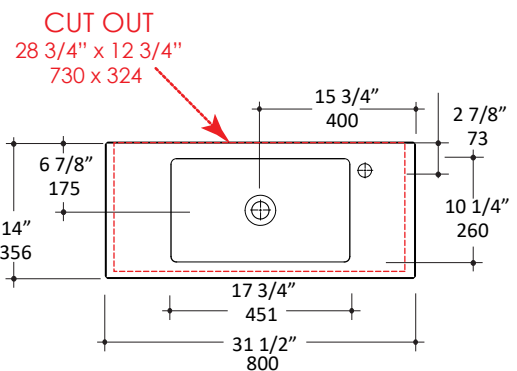

Specifications:

Installation:	Wall-mount, vanity-top, or self rimming
Exterior Dimensions:	31 1/2" w x 14" d x 6" h
Material:	Porcelain
Weight:	32 lbs
Overflow:	Yes
Finishes:	001 - White
Faucet Holes:	00 - no hole 01 - one hole
Cutout Size:	28 1/2" x 12 3/4" (template available upon request)
Faucet Hole Size:	Ø 1 3/8"
Drain Hole Size:	Ø 1 3/4"

Codes + Standards:

- Meets and exceeds applicable national codes and standards

Recommended Items:

- Furniture
 - DIM-W-32 - Wall-mount under-counter vanity with open cubbies on the left and two doors on the right
 - DIM-BX-32 - Floor-standing metal console stand with a towel bar and optional shelf
- European drain with overflow
 - 7100-1
 - 7100-13OF
 - 7100-16OF

LACAVA reserves the right to revise any dimension or information on this sheet without notice. Dimensions are nominal and may vary within an industry accepted tolerance of 1/4". Drawings provided herein are meant to give the user an idea of the product and are not made to scale.