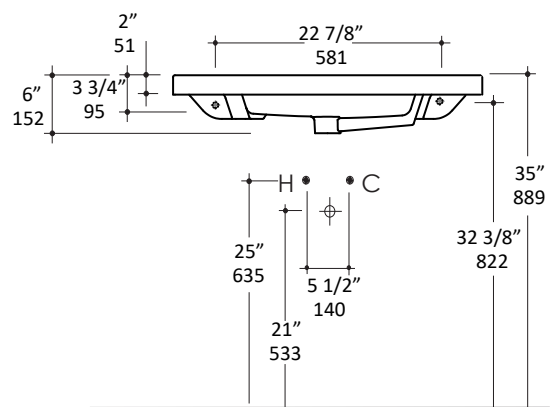

Specifications:

Installation:	Wall-mount, vanity-top, or self rimming
Exterior Dimensions:	31 1/2" w x 14" d x 6" h
Material:	Porcelain
Weight:	32 lbs
Overflow:	Yes
Finishes:	001 - White
Faucet Holes:	00 - no hole 01 - one hole
Cutout Size:	28 1/2" x 12 3/4" (template available upon request)
Faucet Hole Size:	Ø 1 3/8"
Drain Hole Size:	Ø 1 3/4"

Codes + Standards:

- Meets and exceeds applicable national codes and standards

Recommended Items:

- Furniture
 - DIM-W-32 - Wall-mount under-counter vanity with open cubbies on the left and two doors on the right
 - DIM-BX-32 - Floor-standing metal console stand with a towel bar and optional shelf
- European drain with overflow
 - 7100-1
 - 7100-13OF
 - 7100-16OF

LACAVA reserves the right to revise any dimension or information on this sheet without notice. Dimensions are nominal and may vary within an industry accepted tolerance of 1/4". Drawings provided herein are meant to give the user an idea of the product and are not made to scale.