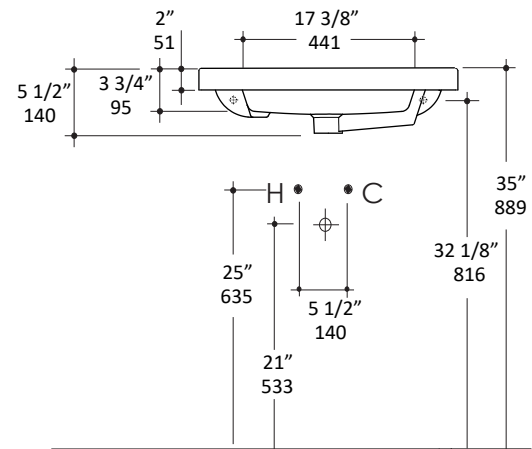

Specifications:

Installation:	Wall-mount, vanity-top, or self rimming
Exterior Dimensions:	23 5/8" w x 13 3/4" d x 5 1/2" h
Material:	Porcelain
Weight:	24 lbs
Overflow:	Yes
Finishes:	001 - White
Faucet Holes:	00 - no hole 01 - one hole
Cutout Size:	20 1/2" x 12 1/2" (template available upon request)
Faucet Hole Size:	Ø 1 3/8"
Drain Hole Size:	Ø 1 3/4"

Features:

- Porcelain sink with overflow
- Most standard American drains can also be used
- Unglazed back wall - it must be installed against a wall
- Location of wall-mount holes is approximate
- Wall-mounting bolts are included
- Glazed bottom
- Current cut-out template can be requested

Codes + Standards:

- Meets and exceeds applicable national codes and standards

Recommended Items:

- Furniture
 - DIM-W-24 - Wall-mount under-counter vanity with open cubbies on the left and one door on the right
 - DIM-BX-24 - Floor-standing metal console stand with a towel bar and optional shelf
- European drain with overflow
 - 7100-12
 - 7100-13OF
 - 7100-16OF

LACAVA reserves the right to revise any dimension or information on this sheet without notice. Dimensions are nominal and may vary within an industry accepted tolerance of 1/4". Drawings provided herein are meant to give the user an idea of the product and are not made to scale. Revised: 7/15/2019