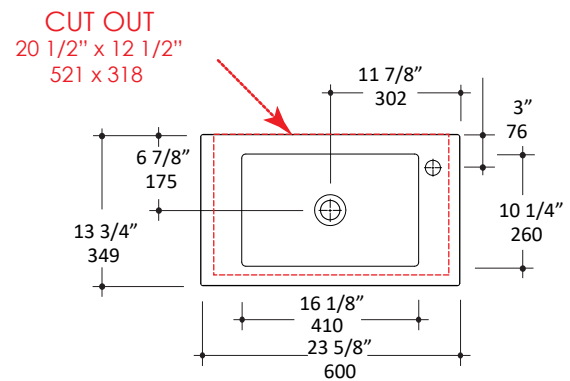

Specifications:

Installation:	Wall-mount, vanity-top, or self rimming
Exterior Dimensions:	23 5/8" w x 13 3/4" d x 5 1/2" h
Material:	Porcelain
Weight:	24 lbs
Overflow:	Yes
Finishes:	001 - White
Faucet Holes:	00 - no hole 01 - one hole
Cutout Size:	20 1/2" x 12 1/2" (template available upon request)
Faucet Hole Size:	Ø 1 3/8"
Drain Hole Size:	Ø 1 3/4"

Features:

- Porcelain sink with overflow
- Most standard American drains can also be used
- Unglazed back wall - it must be installed against a wall
- Location of wall-mount holes is approximate
- Wall-mounting bolts are included
- Glazed bottom
- Current cut-out template can be requested

Codes + Standards:

- Meets and exceeds applicable national codes and standards

Recommended Items:

- Furniture
 - DIM-W-24 - Wall-mount under-counter vanity with open cubbies on the left and one door on the right
 - DIM-BX-24 - Floor-standing metal console stand with a towel bar and optional shelf
- European drain with overflow
 - 7100-12
 - 7100-13OF
 - 7100-16OF

LACAVA reserves the right to revise any dimension or information on this sheet without notice. Dimensions are nominal and may vary within an industry accepted tolerance of 1/4". Drawings provided herein are meant to give the user an idea of the product and are not made to scale. Revised: 7/15/2019