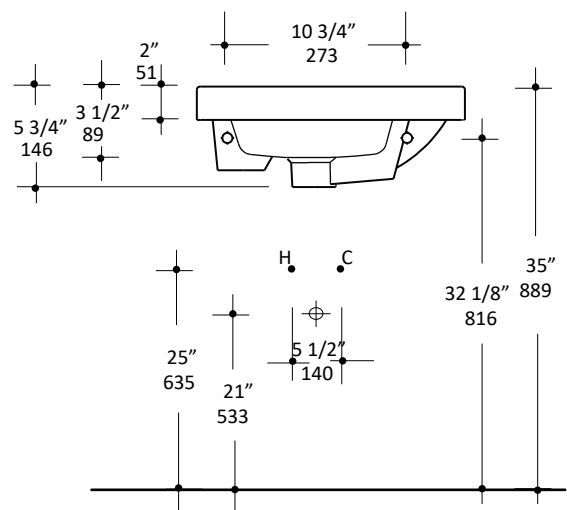

Specifications:

Installation:	Wall-mount, vanity-top, or self rimming
Exterior Dimensions:	15 3/4" w x 13 3/4" d x 5 3/4" h
Material:	Porcelain
Weight:	16 lbs
Overflow:	Yes
Finishes:	001 - White
Faucet Holes:	00 - no hole 01 - one hole
Cutout Size:	14 3/8" x 12 7/8" (template available upon request)
Faucet Hole Size:	∅ 1 3/8"
Drain Hole Size:	∅ 1 3/4"

Features:

- Porcelain sink with overflow
- Unglazed back wall - it must be installed against a wall
- Location of wall-mount holes is approximate
- Wall-mounting bolts are included
- Glazed bottom
- Current cut-out template can be requested

Codes + Standards:

- Meets and exceeds applicable national codes and standards

Recommended Items:

- Furniture
 - DIM-W-16 - Wall-mount under-counter vanity with one door
 - DIM-BX-16 - Floor-standing metal console stand with a towel bar and optional shelf
- Drain with overflow
 - 7100-17
 - 7100-13OF
 - 7100-16OF

LACAVA reserves the right to revise any dimension or information on this sheet without notice. Dimensions are nominal and may vary within an industry accepted tolerance of 1/4". Drawings provided herein are meant to give the user an idea of the product and are not made to scale.
Revised: 12/13/2024