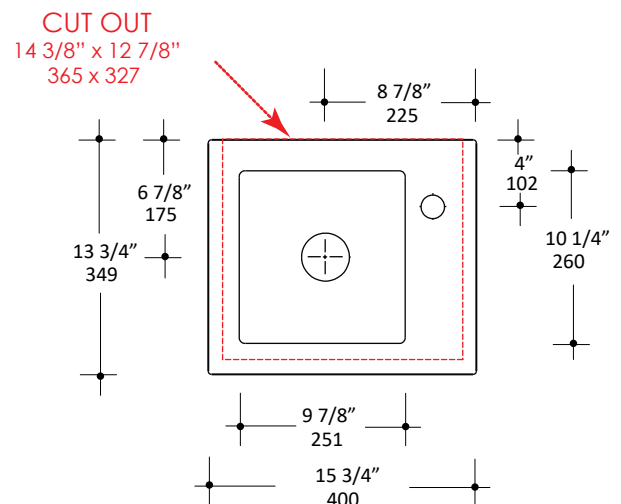

Specifications:

Installation:	Wall-mount, vanity-top, or self rimming
Exterior Dimensions:	15 3/4" w x 13 3/4" d x 5 3/4" h
Material:	Porcelain
Weight:	16 lbs
Overflow:	Yes
Finishes:	001 - White
Faucet Holes:	00 - no hole 01 - one hole
Cutout Size:	14 3/8" x 12 7/8" (template available upon request)
Faucet Hole Size:	∅ 1 3/8"
Drain Hole Size:	∅ 1 3/4"

Features:

- Porcelain sink with overflow
- Unglazed back wall - it must be installed against a wall
- Location of wall-mount holes is approximate
- Wall-mounting bolts are included
- Glazed bottom
- Current cut-out template can be requested

Codes + Standards:

- Meets and exceeds applicable national codes and standards

Recommended Items:

- Furniture
 - DIM-W-16 - Wall-mount under-counter vanity with one door
 - DIM-BX-16 - Floor-standing metal console stand with a towel bar and optional shelf
- Drain with overflow
 - 7100-17
 - 7100-13OF
 - 7100-16OF

LACAVA reserves the right to revise any dimension or information on this sheet without notice. Dimensions are nominal and may vary within an industry accepted tolerance of 1/4". Drawings provided herein are meant to give the user an idea of the product and are not made to scale.
Revised: 12/13/2024