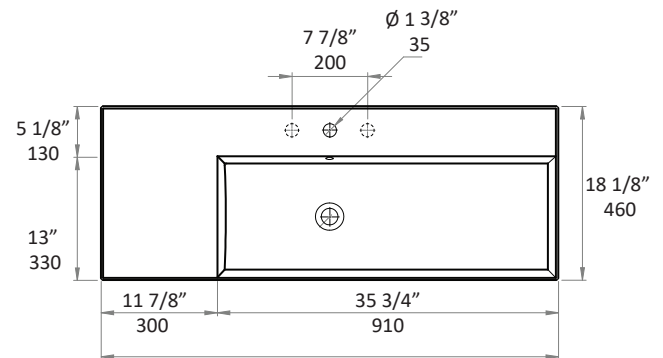

Specifications:

Installation:	wall mount or vanity top
Exterior Dimensions:	47 5/8" x 18 1/8" x 5 7/8"
Material:	porcelain
Weight:	68.5 lbs
Overflow:	yes
Finishes:	001 - white
Faucet Holes:	00 - no hole 01 - one centered hole 02 - two hole - center and right, 4" spread 03 - three hole, 8" spread
Faucet Hole Size:	Ø 1 3/8"
Drain Hole Size:	Ø 1 3/4"

Features:

- Wall mounting hardware included
- Unfinished back wall
- 5244L - sink on the left
- 5244R - sink on the right

Codes + Standards:

- Meets and exceeds applicable national codes and standards

Recommended Items:

LACAVA reserves the right to revise any dimension or information on this sheet without notice. Dimensions are nominal and may vary within an industry accepted tolerance of 1/4". Drawings provided herein are meant to give the user an idea of the product and are not made to scale. Location of plumbing is meant for reference, your specific application may vary. Revised: 12/13/2023