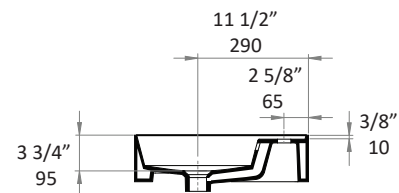

Specifications:

Installation:	wall mount or vanity top
Exterior Dimensions:	47 5/8" x 18 1/8" x 5 7/8"
Material:	porcelain
Weight:	68.5 lbs
Overflow:	yes
Finishes:	001 - white
Faucet Holes:	00 - no hole 01 - one centered hole 02 - two hole - center and right, 4" spread 03 - three hole, 8" spread
Faucet Hole Size:	Ø 1 3/8"
Drain Hole Size:	Ø 1 3/4"

Features:

- Wall mounting hardware included
- Unfinished back wall
- 5244L - sink on the left
- 5244R - sink on the right

Codes + Standards:

- Meets and exceeds applicable national codes and standards

Recommended Items:

LACAVA reserves the right to revise any dimension or information on this sheet without notice. Dimensions are nominal and may vary within an industry accepted tolerance of 1/4". Drawings provided herein are meant to give the user an idea of the product and are not made to scale. Location of plumbing is meant for reference, your specific application may vary. Revised: 12/13/2023