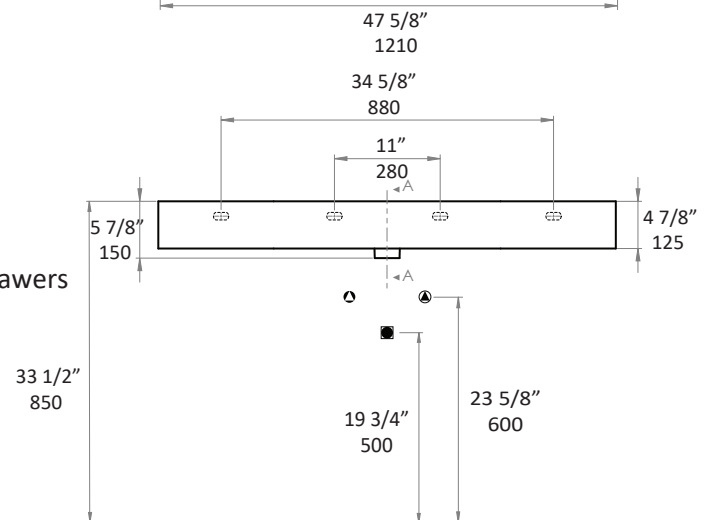

Specifications:

Installation:	wall mount or vanity top
Exterior Dimensions:	47 5/8" x 18 1/8" x 5 7/8"
Material:	porcelain
Weight:	68.5 lbs
Overflow:	yes
Finishes:	001 - white
Faucet Holes:	00 - no hole 01 - one centered hole 02 - two hole - center and right, 4" spread 03 - three hole, 8" spread
Faucet Hole Size:	Ø 1 3/8"
Drain Hole Size:	Ø 1 3/4"

Features:

- Wall mounting hardware included
- Unfinished back wall
- 5244L - sink on the left
- 5244R - sink on the right

Codes + Standards:

- Meets and exceeds applicable national codes and standards

Recommended Items:

LACAVA reserves the right to revise any dimension or information on this sheet without notice. Dimensions are nominal and may vary within an industry accepted tolerance of 1/4". Drawings provided herein are meant to give the user an idea of the product and are not made to scale. Location of plumbing is meant for reference, your specific application may vary. Revised: 12/13/2023