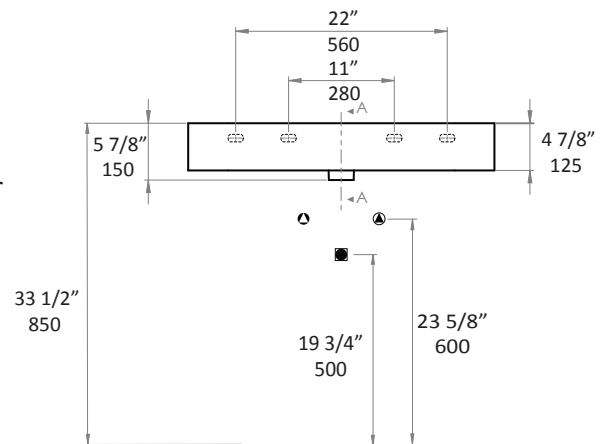

### Specifications:

<b>Installation:</b>	wall mount or vanity top
<b>Exterior Dimensions:</b>	32" x 18 1/8" x 5 7/8"
<b>Material:</b>	porcelain
<b>Weight:</b>	48.5 lbs
<b>Overflow:</b>	yes
<b>Finishes:</b>	001 - white
<b>Faucet Holes:</b>	00 - no hole 01 - one centered hole 02 - two hole - center and right, 4" spread 03 - three hole, 8" spread
<b>Faucet Hole Size:</b>	Ø 1 3/8"
<b>Drain Hole Size:</b>	Ø 1 3/4"

### Features:

- Wall mounting hardware included
- Unfinished back wall
- 5242L - sink on the left
- 5242R - sink on the right

LACAVA reserves the right to revise any dimension or information on this sheet without notice. Dimensions are nominal and may vary within an industry accepted tolerance of 1/4". Drawings provided herein are meant to give the user an idea of the product and are not made to scale. Revised: 12/11/2024