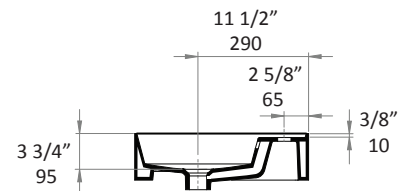

### Specifications:

<b>Installation:</b>	wall mount or vanity top
<b>Exterior Dimensions:</b>	32" x 18 1/8" x 5 7/8"
<b>Material:</b>	porcelain
<b>Weight:</b>	48.5 lbs
<b>Overflow:</b>	yes
<b>Finishes:</b>	001 - white
<b>Faucet Holes:</b>	00 - no hole 01 - one centered hole 02 - two hole - center and right, 4" spread 03 - three hole, 8" spread
<b>Faucet Hole Size:</b>	Ø 1 3/8"
<b>Drain Hole Size:</b>	Ø 1 3/4"

### Features:

- Wall mounting hardware included
- Unfinished back wall
- 5242L - sink on the left
- 5242R - sink on the right

LACAVA reserves the right to revise any dimension or information on this sheet without notice. Dimensions are nominal and may vary within an industry accepted tolerance of 1/4". Drawings provided herein are meant to give the user an idea of the product and are not made to scale. Revised: 12/11/2024