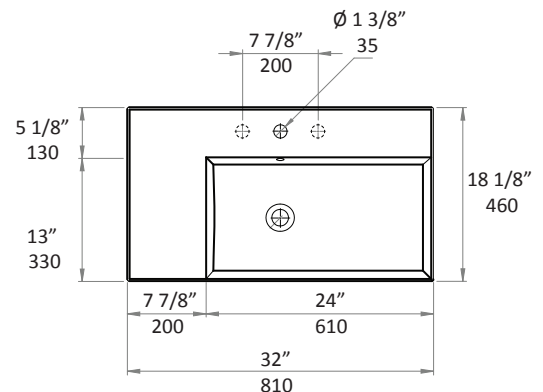

### Specifications:

<b>Installation:</b>	wall mount or vanity top
<b>Exterior Dimensions:</b>	32" x 18 1/8" x 5 7/8"
<b>Material:</b>	porcelain
<b>Weight:</b>	48.5 lbs
<b>Overflow:</b>	yes
<b>Finishes:</b>	001 - white
<b>Faucet Holes:</b>	00 - no hole 01 - one centered hole 02 - two hole - center and right, 4" spread 03 - three hole, 8" spread
<b>Faucet Hole Size:</b>	Ø 1 3/8"
<b>Drain Hole Size:</b>	Ø 1 3/4"

### Features:

- Wall mounting hardware included
- Unfinished back wall
- 5242L - sink on the left
- 5242R - sink on the right

LACAVA reserves the right to revise any dimension or information on this sheet without notice. Dimensions are nominal and may vary within an industry accepted tolerance of 1/4". Drawings provided herein are meant to give the user an idea of the product and are not made to scale. Revised: 12/11/2024