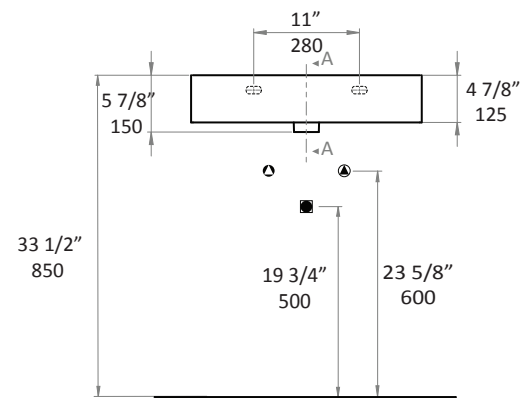

Specifications:

Installation:	wall mount or vanity top
Exterior Dimensions:	24" x 18 1/8" x 5 7/8"
Material:	porcelain
Weight:	42 lbs
Overflow:	yes
Finishes:	001 - white
Faucet Holes:	00 - no hole 01 - one centered hole 02 - two hole - center and right, 4" spread 03 - three hole, 8" spread
Faucet Hole Size:	Ø 1 3/8"
Drain Hole Size:	Ø 1 3/4"

Features:

- Wall mounting hardware included
- Unfinished back wall
- 5241L - sink on the left
- 5241R - sink on the right

Codes + Standards:

- Meets and exceeds applicable national codes and standards

Recommended Items:

LACAVA reserves the right to revise any dimension or information on this sheet without notice. Dimensions are nominal and may vary within an industry accepted tolerance of 1/4".
 Drawings provided herein are meant to give the user an idea of the product and are not made to scale.
 Revised: 12/11/2024