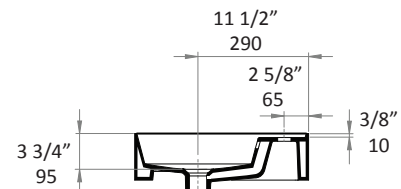

Specifications:

Installation:	wall mount or vanity top
Exterior Dimensions:	24" x 18 1/8" x 5 7/8"
Material:	porcelain
Weight:	42 lbs
Overflow:	yes
Finishes:	001 - white
Faucet Holes:	00 - no hole 01 - one centered hole 02 - two hole - center and right, 4" spread 03 - three hole, 8" spread
Faucet Hole Size:	Ø 1 3/8"
Drain Hole Size:	Ø 1 3/4"

Features:

- Wall mounting hardware included
- Unfinished back wall
- 5241L - sink on the left
- 5241R - sink on the right

Codes + Standards:

- Meets and exceeds applicable national codes and standards

Recommended Items:

LACAVA reserves the right to revise any dimension or information on this sheet without notice. Dimensions are nominal and may vary within an industry accepted tolerance of 1/4".
 Drawings provided herein are meant to give the user an idea of the product and are not made to scale.
 Revised: 12/11/2024