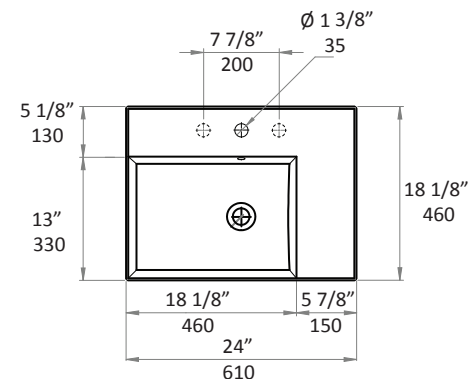

Specifications:

Installation:	wall mount or vanity top
Exterior Dimensions:	24" x 18 1/8" x 5 7/8"
Material:	porcelain
Weight:	42 lbs
Overflow:	yes
Finishes:	001 - white
Faucet Holes:	00 - no hole 01 - one centered hole 02 - two hole - center and right, 4" spread 03 - three hole, 8" spread
Faucet Hole Size:	Ø 1 3/8"
Drain Hole Size:	Ø 1 3/4"

Features:

- Wall mounting hardware included
- Unfinished back wall
- 5241L - sink on the left
- 5241R - sink on the right

Codes + Standards:

- Meets and exceeds applicable national codes and standards

Recommended Items:

LACAVA reserves the right to revise any dimension or information on this sheet without notice. Dimensions are nominal and may vary within an industry accepted tolerance of 1/4".
 Drawings provided herein are meant to give the user an idea of the product and are not made to scale.
 Revised: 12/11/2024