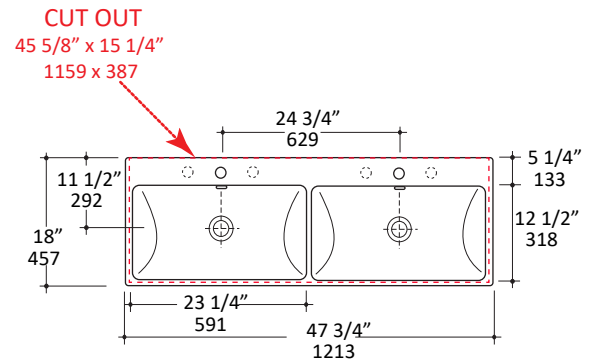

Specifications:

Installation:	Wall-mount, vanity-top, or drop-in
Exterior Dimensions:	47 3/4" w x 18" d x 7 1/4" h
Material:	Porcelain
Weight:	76 lbs
Overflow:	Yes
Finishes:	001 - White
Faucet Holes:	00 - no hole 01 - one centered hole 02 - two hole - center and right, 4" spread 03 - three hole, 8" spread
Cutout Size:	45 5/8" x 15 1/4" (template available upon request)
Faucet Hole Size:	Ø 1 3/8"
Drain Hole Size:	Ø 1 3/4"

Features:

- Porcelain double-bowl sink with overflow
- Unglazed back
- Glazed bottom
- Wall-mounting bolts are included
- It must be installed against a wall on the back

Codes + Standards:

- Meets and exceeds applicable national codes and standards

LACAVA reserves the right to revise any dimension or information on this sheet without notice. Dimensions are nominal and may vary within an industry accepted tolerance of 1/4". Drawings provided herein are meant to give the user an idea of the product and are not made to scale. Revised: 12/11/2024