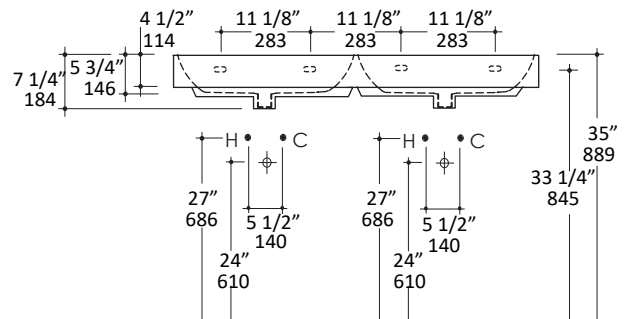

Specifications:

Installation:	Wall-mount, vanity-top, or drop-in
Exterior Dimensions:	47 3/4" w x 18" d x 7 1/4" h
Material:	Porcelain
Weight:	76 lbs
Overflow:	Yes
Finishes:	001 - White
Faucet Holes:	00 - no hole 01 - one centered hole 02 - two hole - center and right, 4" spread 03 - three hole, 8" spread
Cutout Size:	45 5/8" x 15 1/4" (template available upon request)
Faucet Hole Size:	Ø 1 3/8"
Drain Hole Size:	Ø 1 3/4"

Features:

- Porcelain double-bowl sink with overflow
- Unglazed back
- Glazed bottom
- Wall-mounting bolts are included
- It must be installed against a wall on the back

Codes + Standards:

- Meets and exceeds applicable national codes and standards

LACAVA reserves the right to revise any dimension or information on this sheet without notice. Dimensions are nominal and may vary within an industry accepted tolerance of 1/4". Drawings provided herein are meant to give the user an idea of the product and are not made to scale. Revised: 12/11/2024