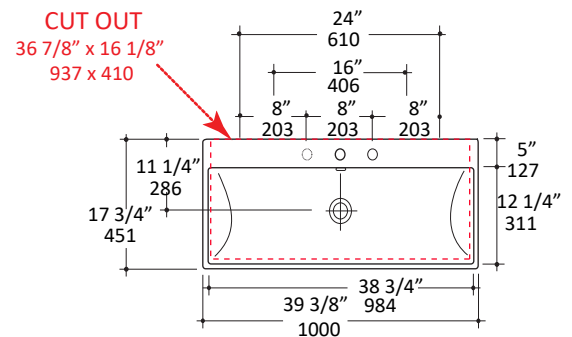

Specifications:

Installation:	Wall-mount, vanity-top, or drop-in
Exterior Dimensions:	39 3/8" w x 17 3/4" d x 7 1/4" h
Material:	Porcelain
Weight:	58 lbs
Overflow:	Yes
Finishes:	001 - White
Faucet Holes:	00 - no hole 01 - one centered hole 02 - two hole - center and right, 4" spread 03 - three hole, 8" spread (centered over the drain) Other holes drilled to order when requested - please mark in the specs
Cutout Size:	36 7/8" x 16 1/8" (template available upon request)
Faucet Hole Size:	∅ 1 3/8"
Drain Hole Size:	∅ 1 3/4"

Features:

- Porcelain sink with overflow
- Unglazed back
- Glazed bottom
- Wall-mounting bolts are included
- It must be installed against a wall on the back

Codes + Standards:

- Meets and exceeds applicable national codes and standards

LACAVA reserves the right to revise any dimension or information on this sheet without notice. Dimensions are nominal and may vary within an industry accepted tolerance of 1/4".
 Drawings provided herein are meant to give the user an idea of the product and are not made to scale.
 Revised: 12/11/2024