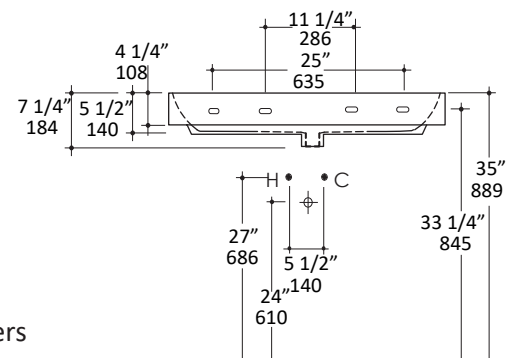

Specifications:

Installation:	Wall-mount, vanity-top, or drop-in
Exterior Dimensions:	39 3/8" w x 17 3/4" d x 7 1/4" h
Material:	Porcelain
Weight:	58 lbs
Overflow:	Yes
Finishes:	001 - White
Faucet Holes:	00 - no hole 01 - one centered hole 02 - two hole - center and right, 4" spread 03 - three hole, 8" spread (centered over the drain) Other holes drilled to order when requested - please mark in the specs
Cutout Size:	36 7/8" x 16 1/8" (template available upon request)
Faucet Hole Size:	∅ 1 3/8"
Drain Hole Size:	∅ 1 3/4"

LACAVA reserves the right to revise any dimension or information on this sheet without notice. Dimensions are nominal and may vary within an industry accepted tolerance of 1/4".
 Drawings provided herein are meant to give the user an idea of the product and are not made to scale.
 Revised: 12/11/2024