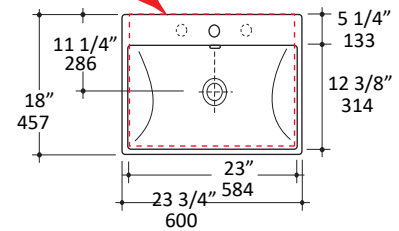

Specifications:

Installation:	Wall-mount, vanity-top, or drop-in
Exterior Dimensions:	23 3/4" w x 18" d x 7 1/4" h
Material:	Porcelain
Weight:	38 lbs
Overflow:	Yes
Finishes:	001 - White
Faucet Holes:	00 - no hole 01 - one centered hole 02 - two hole - center and right, 4" spread 03 - three hole, 8" spread
Cutout Size:	20 5/8" x 16 5/8" (template available upon request)
Faucet Hole Size:	∅ 1 3/8"
Drain Hole Size:	∅ 1 3/4"

Features:

- Porcelain sink with overflow
- Unglazed back
- Glazed bottom
- Wall-mounting bolts are included
- It must be installed against a wall on the back

CUT OUT
20 5/8" x 16 5/8"
524 x 422

Codes + Standards: