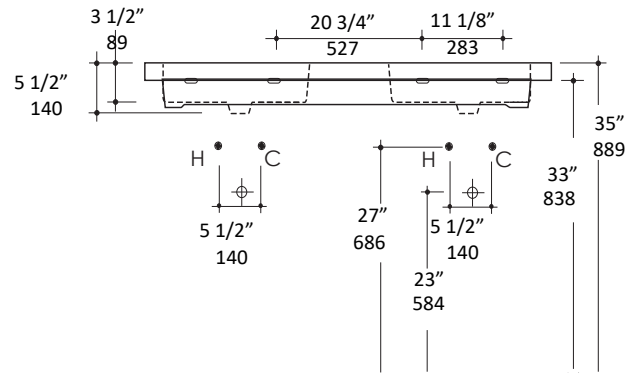

## Specifications:

<b>Installation:</b>	Wall-mount, vanity-top, or drop-in
<b>Exterior Dimensions:</b>	55 1/2" w x 17 7/8" d x 5 1/2" h
<b>Material:</b>	Porcelain
<b>Weight:</b>	74 lbs
<b>Overflow:</b>	Yes
<b>Finishes:</b>	001 - White
<b>Faucet Holes:</b>	00 - no hole 01 - one centered hole 02 - two hole - center and right, 4" spread 03 - three hole, 8" spread
<b>Cutout Size:</b>	51 1/2" x 16 1/4" (template available upon request)
<b>Faucet Hole Size:</b>	Ø 1 3/8"
<b>Drain Hole Size:</b>	Ø 1 3/4"

LACAVA reserves the right to revise any dimension or information on this sheet without notice. Dimensions are nominal and may vary within an industry accepted tolerance of 1/4". Drawings provided herein are meant to give the user an idea of the product and are not made to scale. Revised: 12/11/2024