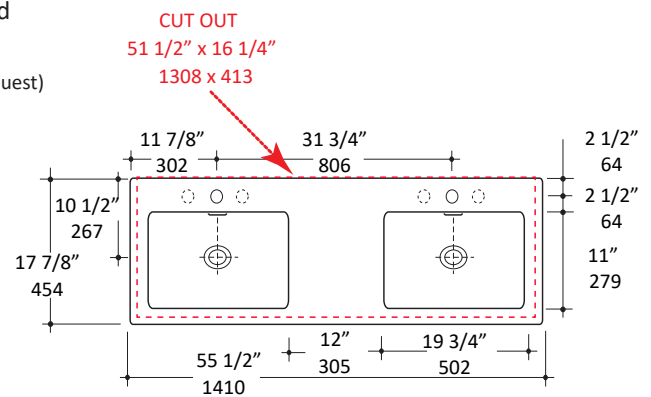

## Specifications:

<b>Installation:</b>	Wall-mount, vanity-top, or drop-in
<b>Exterior Dimensions:</b>	55 1/2" w x 17 7/8" d x 5 1/2" h
<b>Material:</b>	Porcelain
<b>Weight:</b>	74 lbs
<b>Overflow:</b>	Yes
<b>Finishes:</b>	001 - White
<b>Faucet Holes:</b>	00 - no hole 01 - one centered hole 02 - two hole - center and right, 4" spread 03 - three hole, 8" spread
<b>Cutout Size:</b>	51 1/2" x 16 1/4" (template available upon request)
<b>Faucet Hole Size:</b>	Ø 1 3/8"
<b>Drain Hole Size:</b>	Ø 1 3/4"

LACAVA reserves the right to revise any dimension or information on this sheet without notice. Dimensions are nominal and may vary within an industry accepted tolerance of 1/4". Drawings provided herein are meant to give the user an idea of the product and are not made to scale. Revised: 12/11/2024