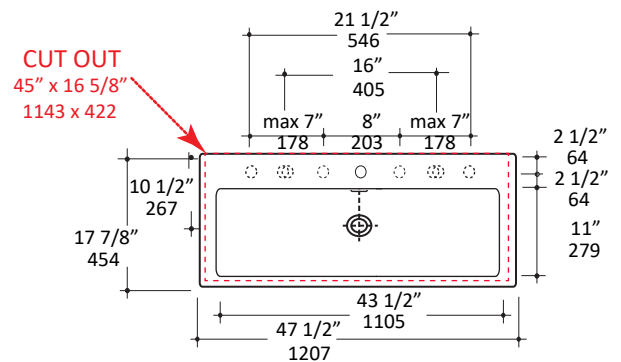

## Specifications:

<b>Installation:</b>	Wall-mount, vanity-top, or drop-in
<b>Exterior Dimensions:</b>	47 1/2" w x 17 7/8" d x 5 1/2" h
<b>Material:</b>	Porcelain
<b>Weight:</b>	62 lbs
<b>Overflow:</b>	Yes
<b>Finishes:</b>	001 - White
<b>Faucet Holes:</b>	00 - no hole 01 - one centered hole 02 - two hole - center and right, 4" spread 03 - three hole, 8" spread
<b>Cutout Size:</b>	45" x 16 5/8" (template available upon request)
<b>Faucet Hole Size:</b>	Ø 1 3/8"
<b>Drain Hole Size:</b>	Ø 1 3/4"

LACAVA reserves the right to revise any dimension or information on this sheet without notice. Dimensions are nominal and may vary within an industry accepted tolerance of 1/4".  
 Drawings provided herein are meant to give the user an idea of the product and are not made to scale.  
 Revised: 9/23/2019