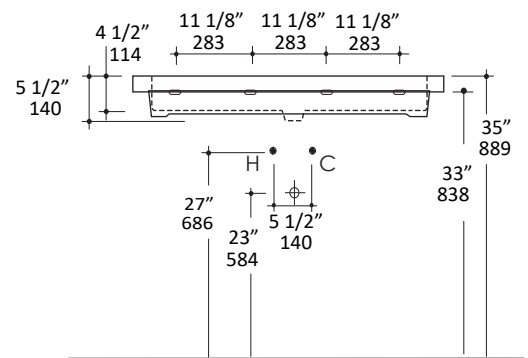

## Specifications:

<b>Installation:</b>	Wall-mount, vanity-top, or drop-in
<b>Exterior Dimensions:</b>	47 1/2" w x 17 7/8" d x 5 1/2" h
<b>Material:</b>	Porcelain
<b>Weight:</b>	62 lbs
<b>Overflow:</b>	Yes
<b>Finishes:</b>	001 - White
<b>Faucet Holes:</b>	00 - no hole 01 - one centered hole 02 - two hole - center and right, 4" spread 03 - three hole, 8" spread
<b>Cutout Size:</b>	45" x 16 5/8" (template available upon request)
<b>Faucet Hole Size:</b>	Ø 1 3/8"
<b>Drain Hole Size:</b>	Ø 1 3/4"

LACAVA reserves the right to revise any dimension or information on this sheet without notice. Dimensions are nominal and may vary within an industry accepted tolerance of 1/4".  
 Drawings provided herein are meant to give the user an idea of the product and are not made to scale.  
 Revised: 9/23/2019