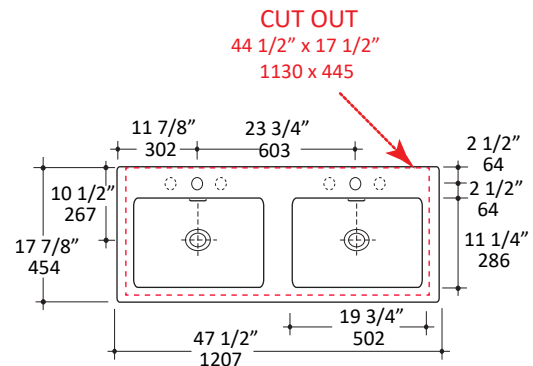

Specifications:

Installation:	Wall-mount, vanity-top, or drop-in
Exterior Dimensions:	47 1/2" w x 17 7/8" d x 5 1/2" h
Material:	Porcelain
Weight:	62 lbs
Overflow:	Yes
Finishes:	001 - White
Faucet Holes:	00 - no hole 01 - one centered hole 02 - two hole - center and right, 4" spread 03 - three hole, 8" spread
Cutout Size:	44 1/2" x 17 1/2" (template available upon request)
Faucet Hole Size:	Ø 1 3/8"
Drain Hole Size:	Ø 1 3/4"

Codes + Standards:

- Meets and exceeds applicable national codes and standards

Recommended Items:

- Furniture
 - AQQ-BX-48 - Floor-standing metal console stand with towel bars and optional shelf
 - AQQ-F-48 - Freestanding under-counter vanity with finger pulls across top doors and polished chrome pulls across bottom drawers
 - AQS-W-48D - Wall-mount under-counter vanity with four push-open drawers adorned with metal inlay and outfitted with drawer organizers
- European drain with overflow
 - 7100-12
 - 7100-13OF
 - 7100-16OF