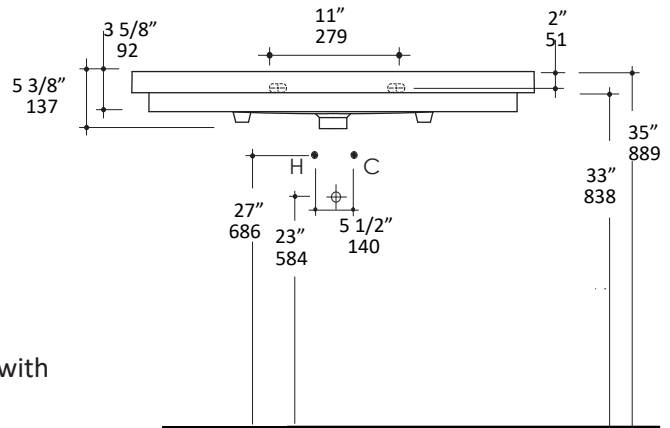

## Specifications:

<b>Installation:</b>	Wall-mount, vanity-top, or drop-in
<b>Exterior Dimensions:</b>	39 1/2" w x 17 7/8" d x 5 3/8" h
<b>Material:</b>	Porcelain
<b>Weight:</b>	48 lbs
<b>Overflow:</b>	Yes
<b>Finishes:</b>	001 - White
<b>Faucet Holes:</b>	00 - no hole 01 - one centered hole 02 - two hole - center and right, 4" spread 03 - three hole, 8" spread
<b>Cutout Size:</b>	36 7/8" x 16 1/8" (template available upon request)
<b>Faucet Hole Size:</b>	Ø 1 3/8"
<b>Drain Hole Size:</b>	Ø 1 3/4"

LACAVA reserves the right to revise any dimension or information on this sheet without notice. Dimensions are nominal and may vary within an industry accepted tolerance of 1/4". Drawings provided herein are meant to give the user an idea of the product and are not made to scale. Revised: 8/19/2019