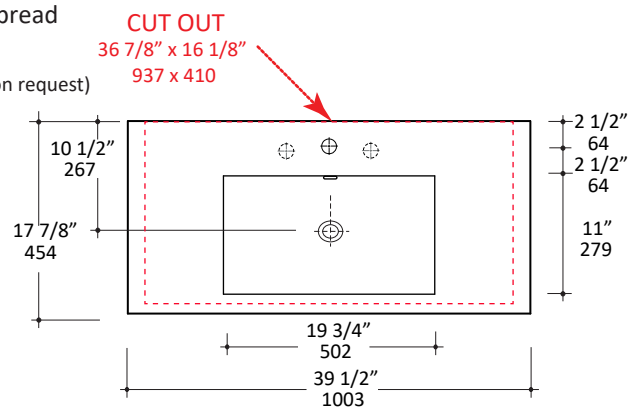

## Specifications:

<b>Installation:</b>	Wall-mount, vanity-top, or drop-in
<b>Exterior Dimensions:</b>	39 1/2" w x 17 7/8" d x 5 3/8" h
<b>Material:</b>	Porcelain
<b>Weight:</b>	48 lbs
<b>Overflow:</b>	Yes
<b>Finishes:</b>	001 - White
<b>Faucet Holes:</b>	00 - no hole 01 - one centered hole 02 - two hole - center and right, 4" spread 03 - three hole, 8" spread
<b>Cutout Size:</b>	36 7/8" x 16 1/8" (template available upon request)
<b>Faucet Hole Size:</b>	Ø 1 3/8"
<b>Drain Hole Size:</b>	Ø 1 3/4"

LACAVA reserves the right to revise any dimension or information on this sheet without notice. Dimensions are nominal and may vary within an industry accepted tolerance of 1/4". Drawings provided herein are meant to give the user an idea of the product and are not made to scale. Revised: 8/19/2019