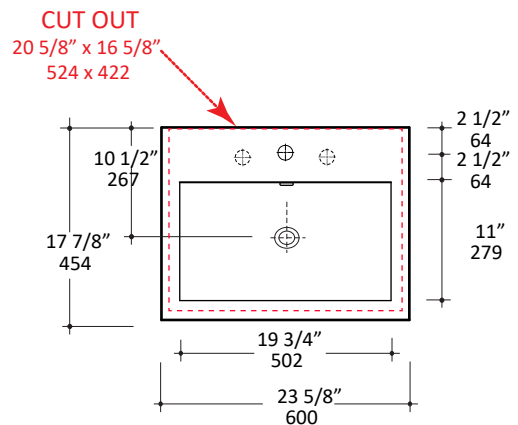

Specifications:

Installation:	Wall-mount, vanity-top, or drop-in
Exterior Dimensions:	23 5/8" w x 17 7/8" d x 5 3/8" h
Material:	Porcelain
Weight:	30 lbs
Overflow:	Yes
Finishes:	001 - White
Faucet Holes:	00 - no hole 01 - one centered hole 02 - two hole - center and right, 4" spread 03 - three hole, 8" spread
Cutout Size:	20 5/8" x 16 5/8" (template available upon request)
Faucet Hole Size:	Ø 1 3/8"
Drain Hole Size:	Ø 1 3/4"

Features:

- Porcelain sink with overflow
- Unglazed back
- Glazed bottom
- Wall-mounting bolts are included
- It must be installed against a wall on the back

Codes + Standards:

- Meets and exceeds applicable national codes and standards

LACAVA reserves the right to revise any dimension or information on this sheet without notice. Dimensions are nominal and may vary within an industry accepted tolerance of 1/4". Drawings provided herein are meant to give the user an idea of the product and are not made to scale. Revised: 12/11/2024