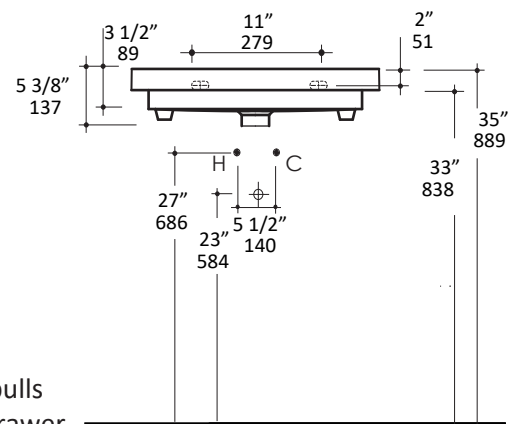

Specifications:

Installation:	Wall-mount, vanity-top, or drop-in
Exterior Dimensions:	23 5/8" w x 17 7/8" d x 5 3/8" h
Material:	Porcelain
Weight:	30 lbs
Overflow:	Yes
Finishes:	001 - White
Faucet Holes:	00 - no hole 01 - one centered hole 02 - two hole - center and right, 4" spread 03 - three hole, 8" spread
Cutout Size:	20 5/8" x 16 5/8" (template available upon request)
Faucet Hole Size:	Ø 1 3/8"
Drain Hole Size:	Ø 1 3/4"

LACAVA reserves the right to revise any dimension or information on this sheet without notice. Dimensions are nominal and may vary within an industry accepted tolerance of 1/4". Drawings provided herein are meant to give the user an idea of the product and are not made to scale. Revised: 12/11/2024