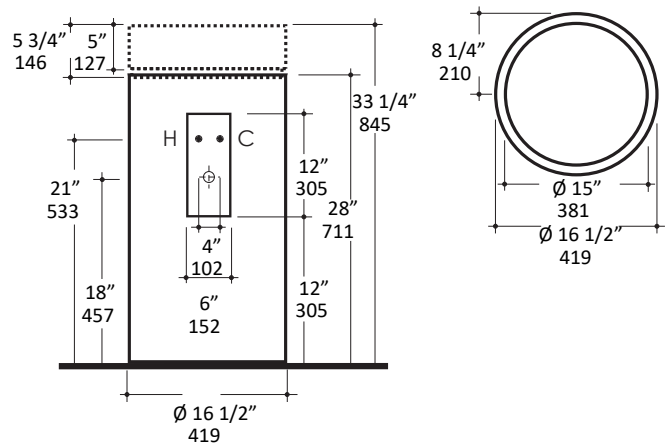

Specifications:

Installation:	Vessel or pedestal
Exterior Dimensions:	Ø 16 1/2" x 6 1/2"h
Material:	Solid surface
Weight:	(5125 sink) - 23 lbs (5125P pedestal) - 48 lbs
Overflow:	Yes
Finishes:	M - Matte white G - Gloss white
Faucet Holes:	N/A
Cut-out Size:	Ø 15 3/4" (template available upon request)
Drain Hole Size:	Ø 1 3/4"

Codes + Standards:

- Meets and exceeds applicable national codes and standards

Recommended Items:

- Furniture
 - 5150P - Pedestal made of solid surface
- European drain with overflow
 - 7100-18OF

Care + Maintenance:

- To prevent damage to the solid surface material, hot objects and open flame should not be placed in direct contact with the surface

[Click Here](#) to find out more about proper care and maintenance

LACAVA reserves the right to revise any dimension or information on this sheet without notice. Dimensions are nominal and may vary within an industry accepted tolerance of 1/4". Drawings provided herein are meant to give the user an idea of the product and are not made to scale. Revised: 08/04/2022