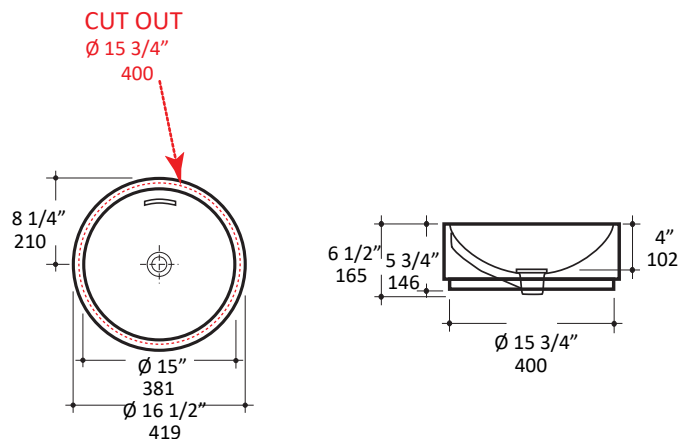

Features:

- Solid surface sink with overflow
- Most standard American drains can also be used
- Finished back
- Unfinished bottom
- Material is stain, scratch, chemical, and impact resistant
- Pedestal 5150P sold separately
- Solid surface drain cover
- Wall outlet for plumbing
- If desired, a floor outlet for the plumbing can be drilled on job site

Codes + Standards:

- Meets and exceeds applicable national codes and standards