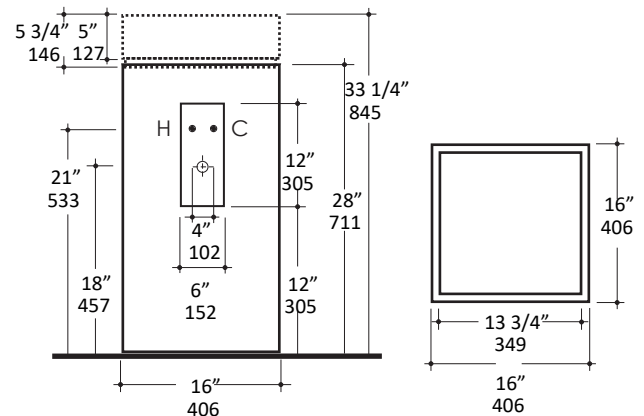

Specifications:

Installation:	Vessel or pedestal
Exterior Dimensions:	16" w x 16" d x 6 1/2" h
Material:	Solid surface
Weight:	(5125 sink) - 34 lbs (5125P pedestal) - 56 lbs
Overflow:	Yes
Finishes:	M - Matte white G - Gloss white
Faucet Holes:	N/A
Cut-out Size:	15 5/8" x 15 5/8" (template available upon request)
Drain Hole Size:	Ø 1 3/4"

Codes + Standards:

- Meets and exceeds applicable national codes and standards

Recommended Items:

- Furniture
 - 5125P - Pedestal made of solid surface
- European drain with overflow
 - 7100-18OF

Care + Maintenance:

- To prevent damage to the solid surface material, hot objects and open flame should not be placed in direct contact with the surface

[Click Here](#) to find out more about proper care and maintenance

LACAVA reserves the right to revise any dimension or information on this sheet without notice. Dimensions are nominal and may vary within an industry accepted tolerance of 1/4". Drawings provided herein are meant to give the user an idea of the product and are not made to scale. Revised: 12/12/2023