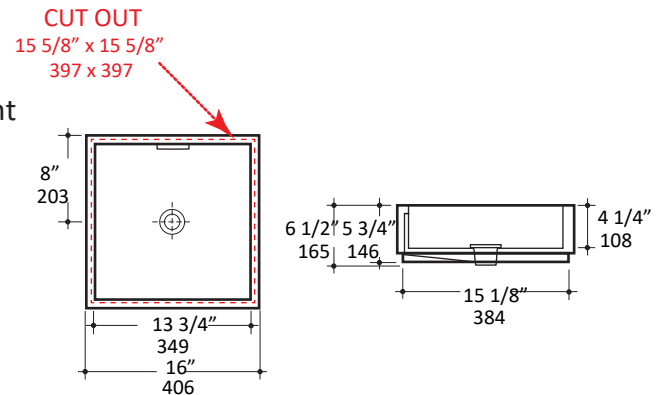

Specifications:

Installation:	Vessel or pedestal
Exterior Dimensions:	16" w x 16" d x 6 1/2" h
Material:	Solid surface
Weight:	(5125 sink) - 34 lbs (5125P pedestal) - 56 lbs
Overflow:	Yes
Finishes:	M - Matte white G - Gloss white
Faucet Holes:	N/A
Cut-out Size:	15 5/8" x 15 5/8" (template available upon request)
Drain Hole Size:	Ø 1 3/4"

Features:

- Solid surface sink with overflow
- Finished back
- Unfished bottom
- Material is stain, scratch, chemical, and impact resistant
- Pedestal 5125P sold separately
- Has wall outlet for plumbing (in case it is not used, a cover is provided)
- Solid surface drain cover
- Can be drilled or glued to the floor
- If desired, a floor outlet for the plumbing can be drilled on job site

Codes + Standards:

- Meets and exceeds applicable national codes and standards

Recommended Items:

- Furniture
 - 5125P - Pedestal made of solid surface
- European drain with overflow
 - 7100-18OF

Care + Maintenance:

- To prevent damage to the solid surface material, hot objects and open flame should not be placed in direct contact with the surface

[Click Here](#) to find out more about proper care and maintenance

LACAVA reserves the right to revise any dimension or information on this sheet without notice. Dimensions are nominal and may vary within an industry accepted tolerance of 1/4". Drawings provided herein are meant to give the user an idea of the product and are not made to scale. Revised: 12/12/2023