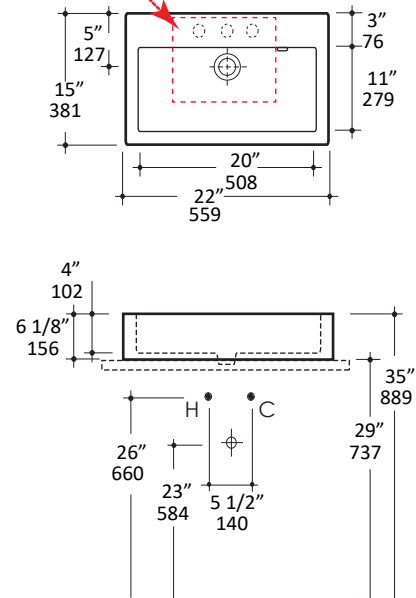

Specifications:

Installation:	Vanity-top or vessel
Exterior Dimensions:	22" w x 15" d x 6 1/8" h
Material:	Solid surface
Weight:	42 lbs
Overflow:	Yes
Finishes:	M - Matte white G - Gloss white
Faucet Holes:	00 - no hole 01 - one centered hole 02 - two hole - center and right, 4" spread 03 - three hole, 8" spread
Cutout Size:	10" x 8" (template available upon request)
Faucet Hole Size:	Ø 1 3/8"
Drain Hole Size:	Ø 1 3/4"

CUT OUT
10" x 8"
254 x 203

Features:

- Solid surface sink with overflow
- Finished back
- Unfinished bottom
- Material is stain, scratch, chemical, and impact resistant

Codes + Standards:

- Meets and exceeds applicable national codes and standards