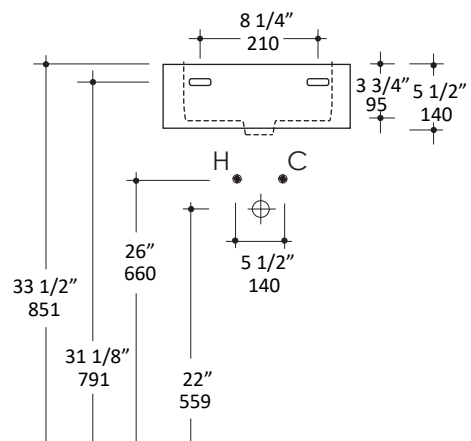

Specifications:

Installation:	Wall-mount, above-counter, or vanity-top
Exterior Dimensions:	15 1/8" w x 11 3/8" d x 5 1/2" h
Material:	Porcelain
Weight:	22 lbs
Overflow:	Yes
Finishes:	001 - White
Faucet Holes:	00 - no hole 01 - one centered hole 02 - two hole - center and right, 4" spread 03 - three hole, 8" spread
Faucet Hole Size:	Ø 1 3/8"
Drain Hole Size:	Ø 1 3/4"
Cutout Size:	10" x 8" (template available upon request)

Features:

- Porcelain sink with overflow
- Unfinished back wall
- Wall-mounting bolts are included
- It must be installed against a wall on the back
- Current cut-out template can be requested

Codes + Standards:

- Meets and exceeds applicable national codes and standards
- European drain with overflow
 - 7100-13OF
 - 7100-16OF

LACAVA reserves the right to revise any dimension or information on this sheet without notice. Dimensions are nominal and may vary within an industry accepted tolerance of 1/4". Drawings provided herein are meant to give the user an idea of the product and are not made to scale. Revised: 12/10/2024