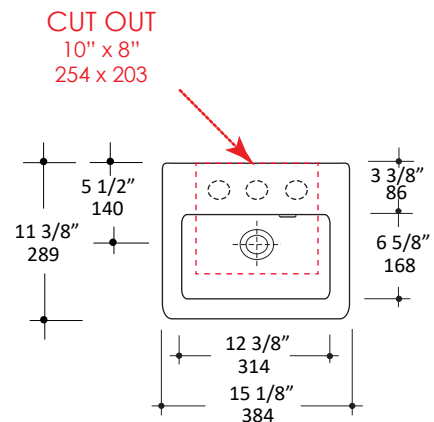

Specifications:

Installation:	Wall-mount, above-counter, or vanity-top
Exterior Dimensions:	15 1/8" w x 11 3/8" d x 5 1/2" h
Material:	Porcelain
Weight:	22 lbs
Overflow:	Yes
Finishes:	001 - White
Faucet Holes:	00 - no hole 01 - one centered hole 02 - two hole - center and right, 4" spread 03 - three hole, 8" spread
Faucet Hole Size:	Ø 1 3/8"
Drain Hole Size:	Ø 1 3/4"
Cutout Size:	10" x 8" (template available upon request)

Features:

- Porcelain sink with overflow
- Unfinished back wall
- Wall-mounting bolts are included
- It must be installed against a wall on the back
- Current cut-out template can be requested

Codes + Standards:

- Meets and exceeds applicable national codes and standards
- European drain with overflow
 - 7100-13OF
 - 7100-16OF

LACAVA reserves the right to revise any dimension or information on this sheet without notice. Dimensions are nominal and may vary within an industry accepted tolerance of 1/4". Drawings provided herein are meant to give the user an idea of the product and are not made to scale. Revised: 12/10/2024