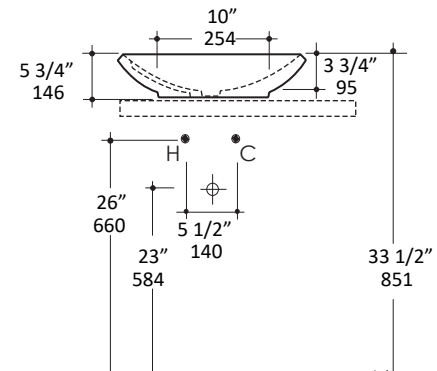

Specifications:

Installation:	Vessel
Exterior Dimensions:	16 3/4" w x 16 3/4" d x 5 3/4" h
Material:	Porcelain
Weight:	18 lbs
Overflow:	Yes
Finishes:	001 - White
Faucet Holes:	N/A
Cut-out Size:	Ø 6" (template available upon request)
Drain Hole Size:	Ø 1 3/4"

Recommended Items:

- European drain with overflow
 - 7100-160F

LACAVA reserves the right to revise any dimension or information on this sheet without notice. Dimensions are nominal and may vary within an industry accepted tolerance of 1/4". Drawings provided herein are meant to give the user an idea of the product and are not made to scale. Revised: 12/12/2023