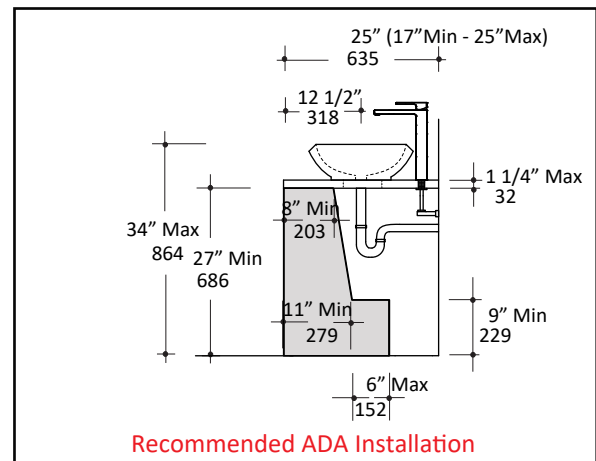

Specifications:

Installation:	Vessel
Exterior Dimensions:	16 3/4" w x 16 3/4" d x 5 3/4" h
Material:	Porcelain
Weight:	18 lbs
Overflow:	Yes
Finishes:	001 - White
Faucet Holes:	N/A
Cut-out Size:	Ø 6" (template available upon request)
Drain Hole Size:	Ø 1 3/4"

Features:

- Porcelain sink with overflow
- Glazed exterior
- Unglazed bottom

Codes + Standards:

- Meets and exceeds applicable national codes and standards

ADA compliant when installed to specific requirements of this regulation

Recommended Items:

- European drain with overflow
 - 7100-160F

LACAVA reserves the right to revise any dimension or information on this sheet without notice. Dimensions are nominal and may vary within an industry accepted tolerance of 1/4". Drawings provided herein are meant to give the user an idea of the product and are not made to scale. Revised: 12/12/2023