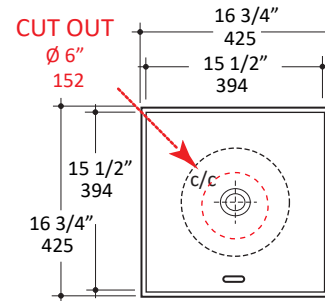

Features:

- Porcelain sink with overflow
- Glazed exterior
- Unglazed bottom